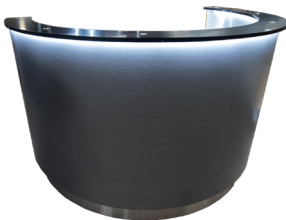

[Click here](#) to learn more about Induction Anywhere technology.

PORTABLE FRONT BARS

Arcadia

Burrell

Calla

Chesapeake Groove

Chesapeake Pebble Rock

Chesapeake Pier

Chesapeake Plank

Chesapeake Skipjack

Chesapeake Sussex

Crescent

Flexbar

Lafayette

Our **Chesapeake Series** is constructed from 100% exterior-grade components. All portable bars include casters for ease in mobility.