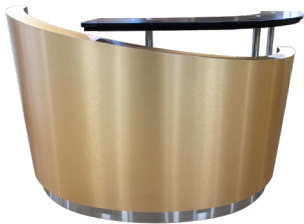

PORTABLE FRONT BARS

Calla

Our **Chesapeake Series** is constructed from 100% exterior-grade components. All portable bars include casters for ease in mobility.