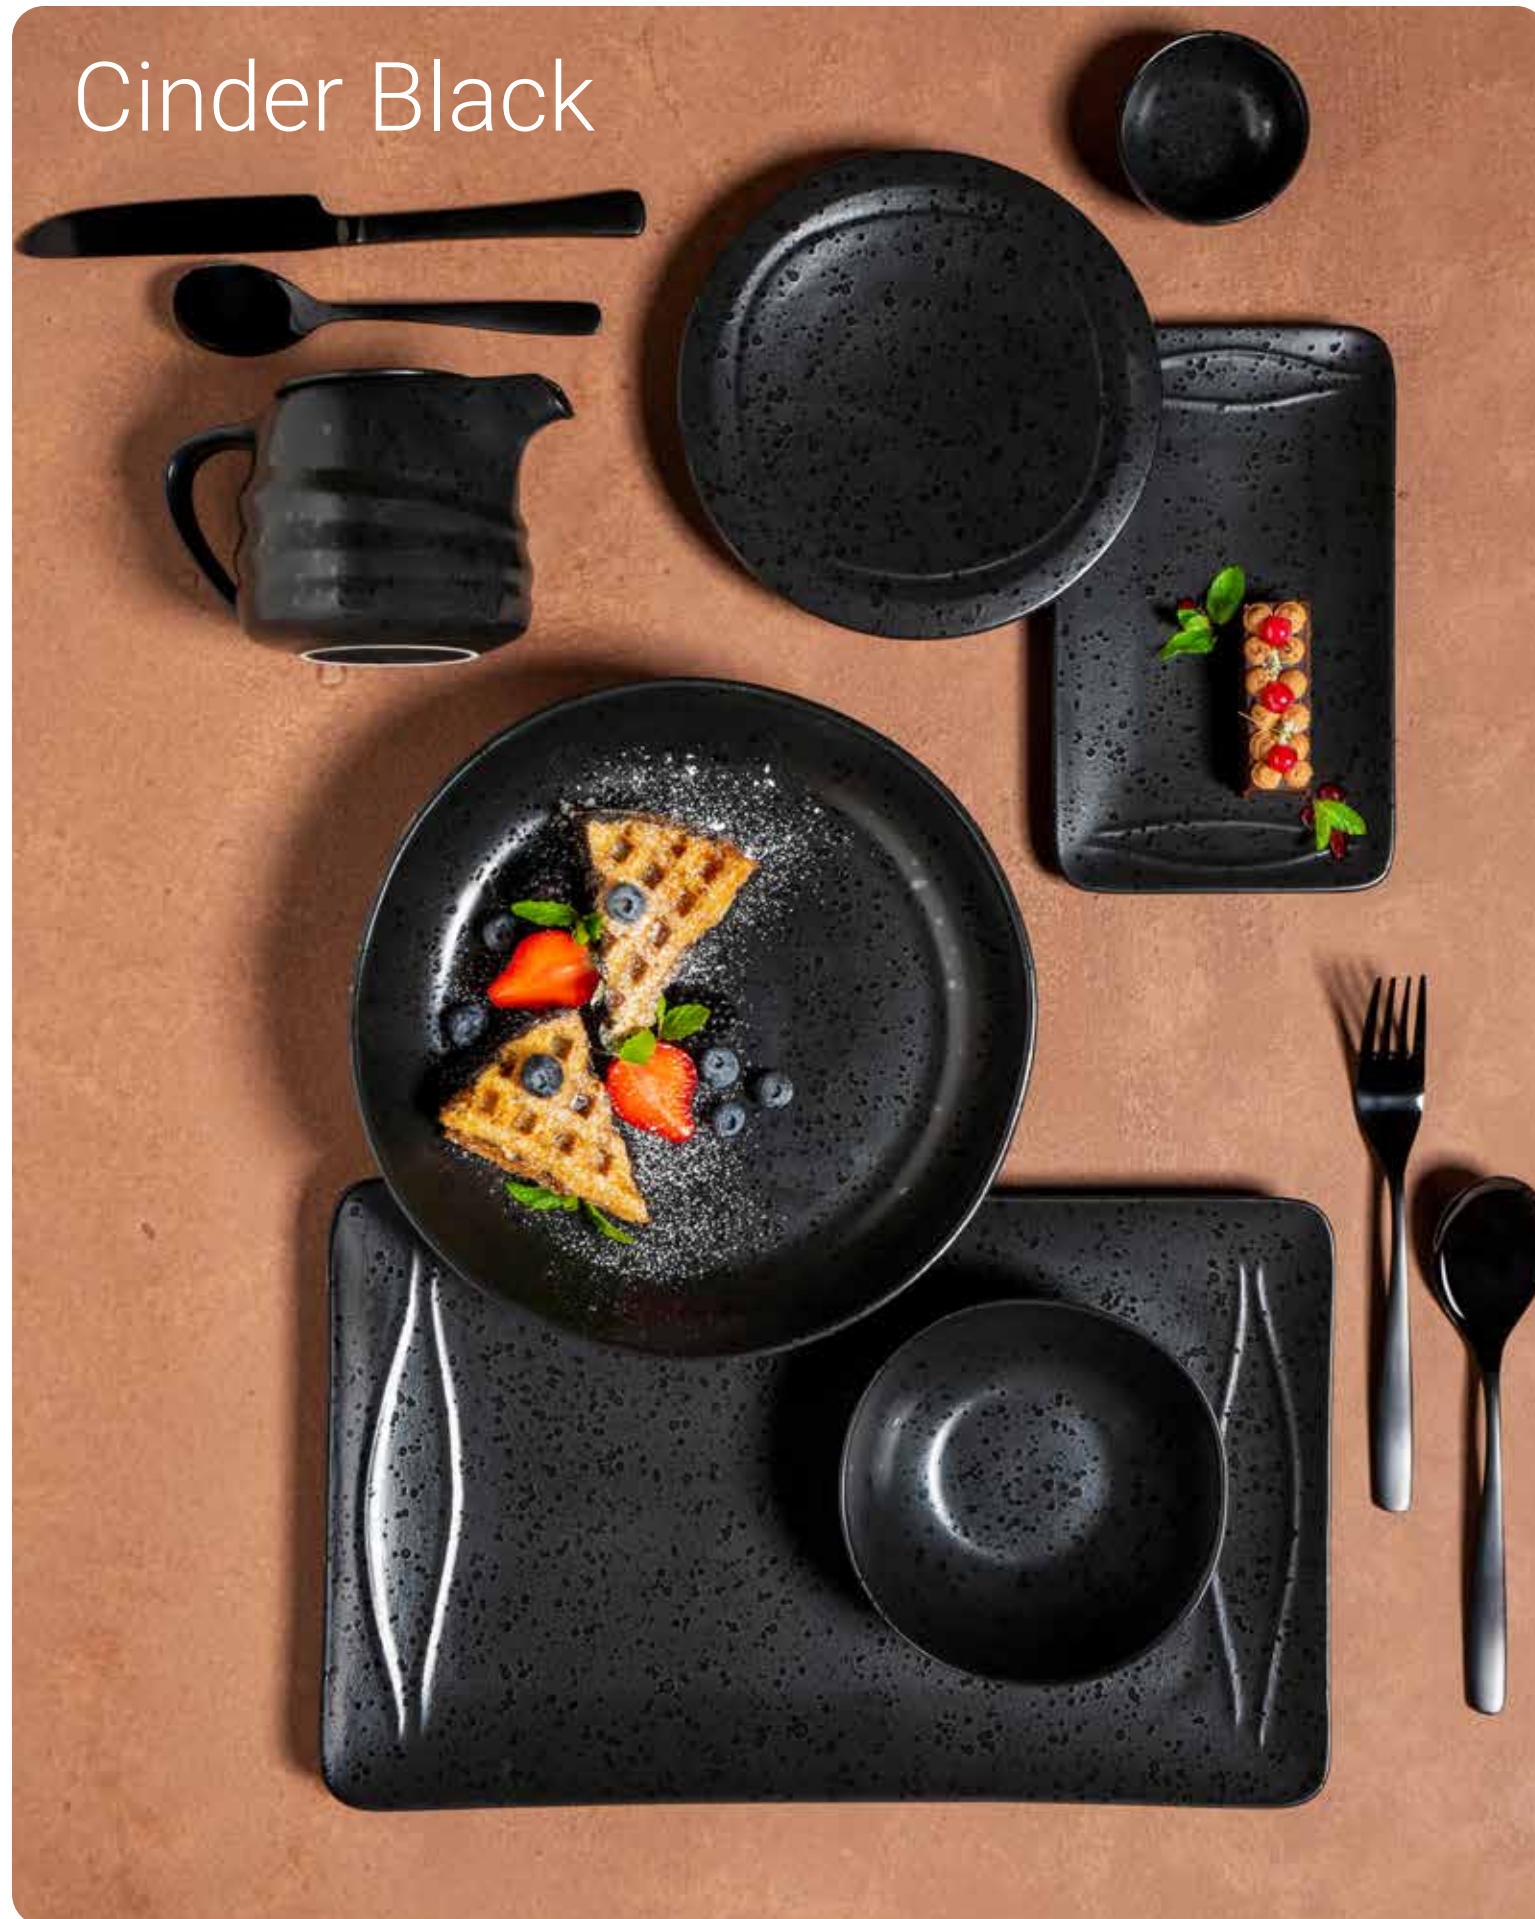

Cinder Black

PEPPER SHAKER
4.5X6 cm
ALPARND57072001