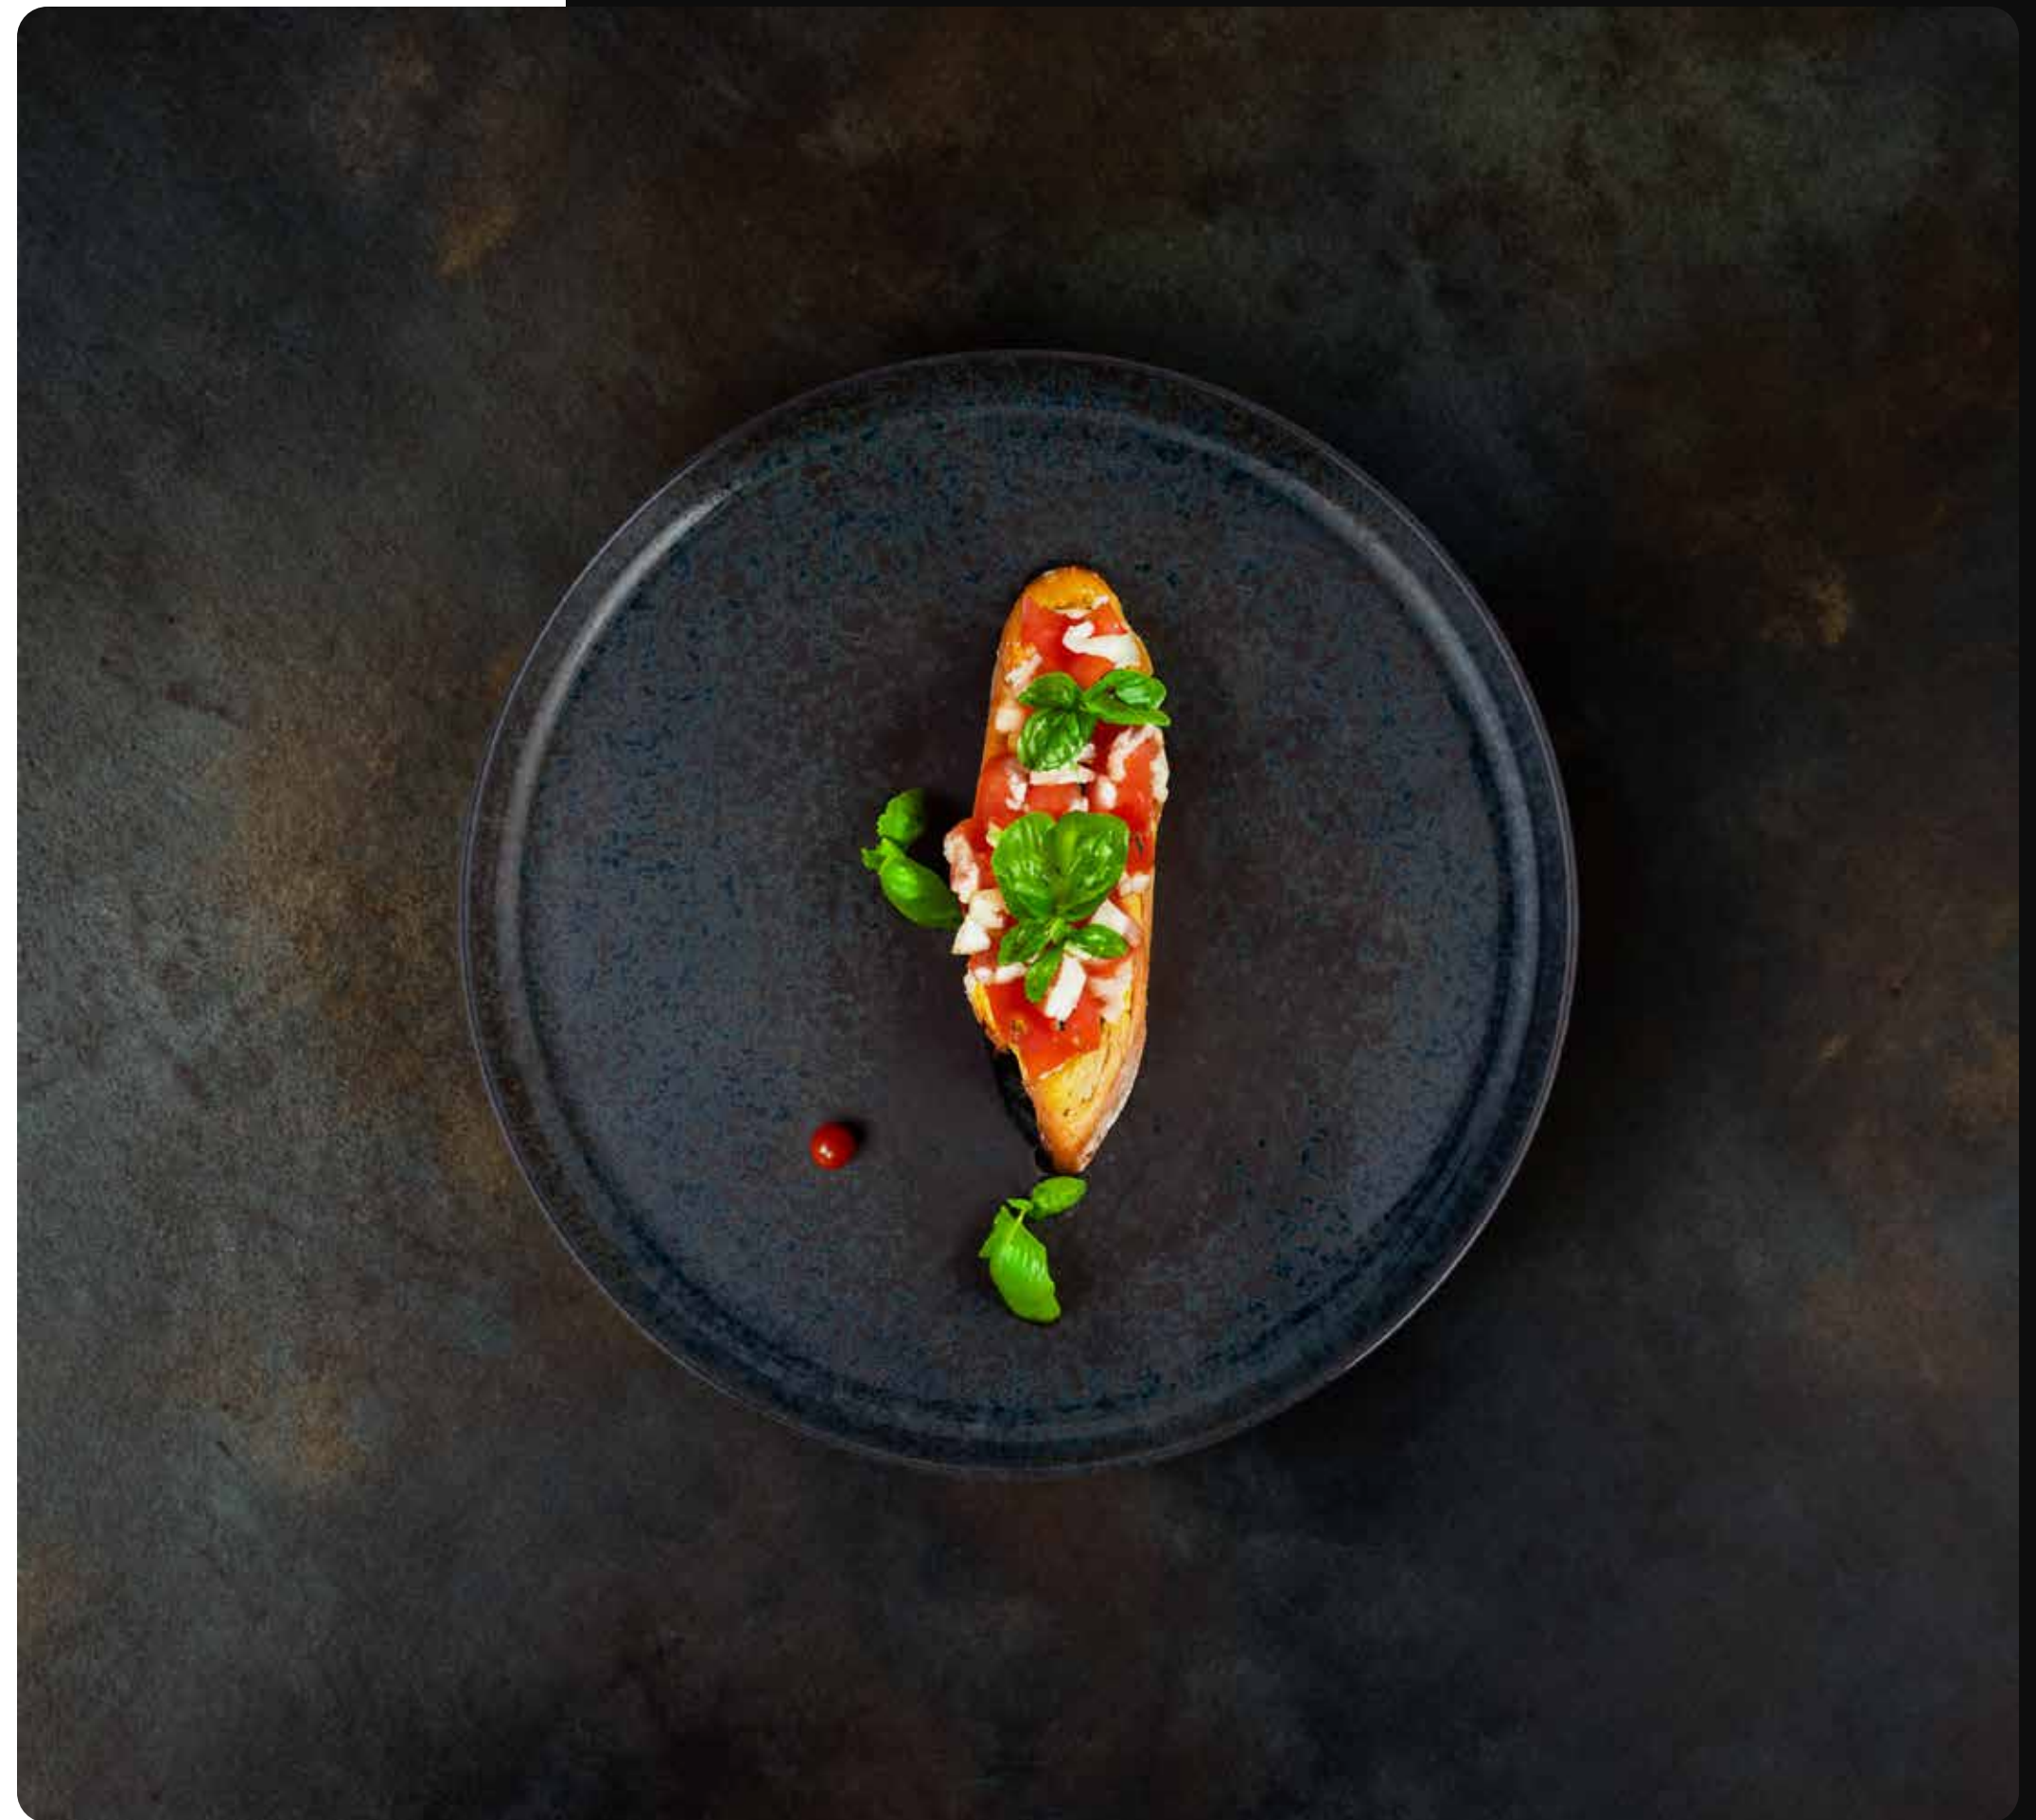

EQUINOX

Collection

Step into the cosmic allure of Equinox, a celestial-inspired tableware collection designed to adorn your restaurant's ambience. Crafted for casual dining experiences, Equinox brings a dash of character to your setting.

This collection merges elegance with simplicity, boasting a distinct glaze that forms charming surface patterns, adding an organic appeal. Perfect for serving mains or snacks, each handcrafted plate is a testament to individuality, with a splash of modernity.

Its cosmic inspiration and artisanal design enrich the dining atmosphere, creating a space where celestial charm meets earthly grace.

Invite your patrons on a cosmic journey with Equinox, where each piece celebrates the universe's magnificence. Transform your dining space into a realm of cosmic harmony and artisanal allure, making every meal an extraordinary experience in celestial elegance.