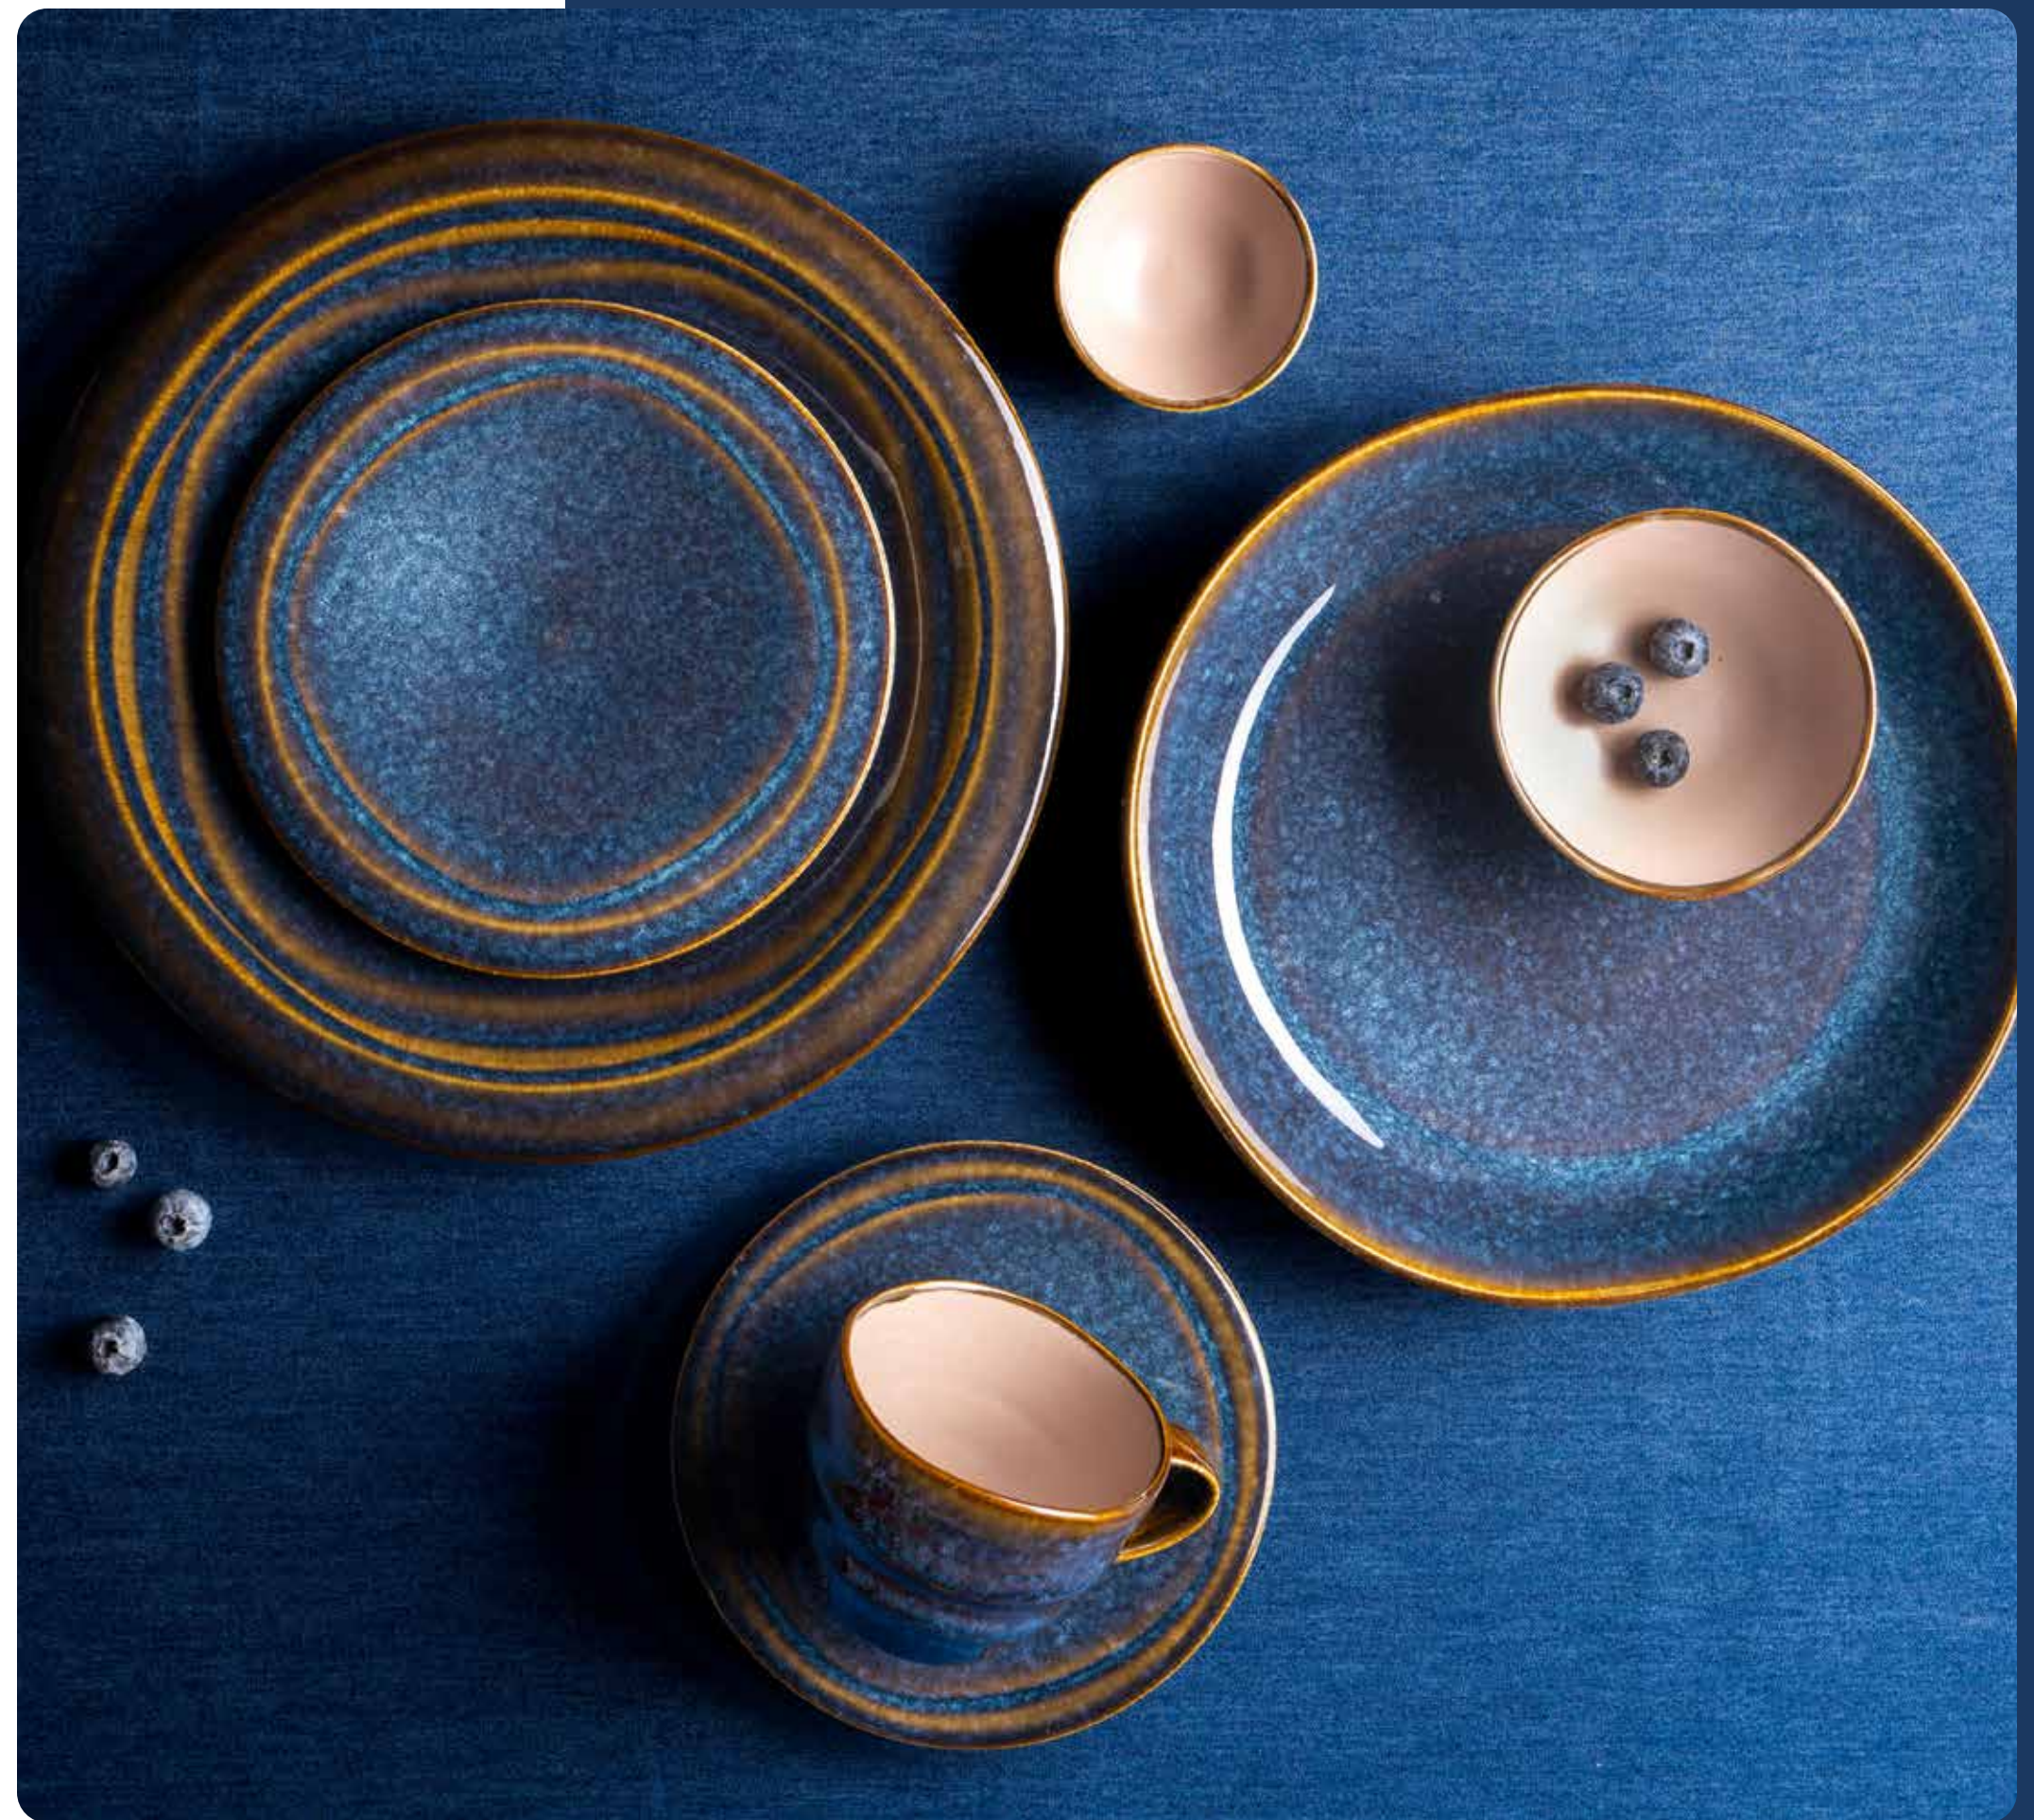

Splash Denim

Collection

Timeless and durable, just like denim, the splash denim collection is an ideal tableware collection for anything from casual dining to modern cafes. The speciality of this collection lies in its aesthetic beauty of combining hues of blue denim on a glossy tableware collection.

With the right lighting, you can see the reactive glaze of this collection, which can elevate the visual appeal of your food. As a brand new addition to our family of splash collections, the splash denim is our best collection yet in this category.