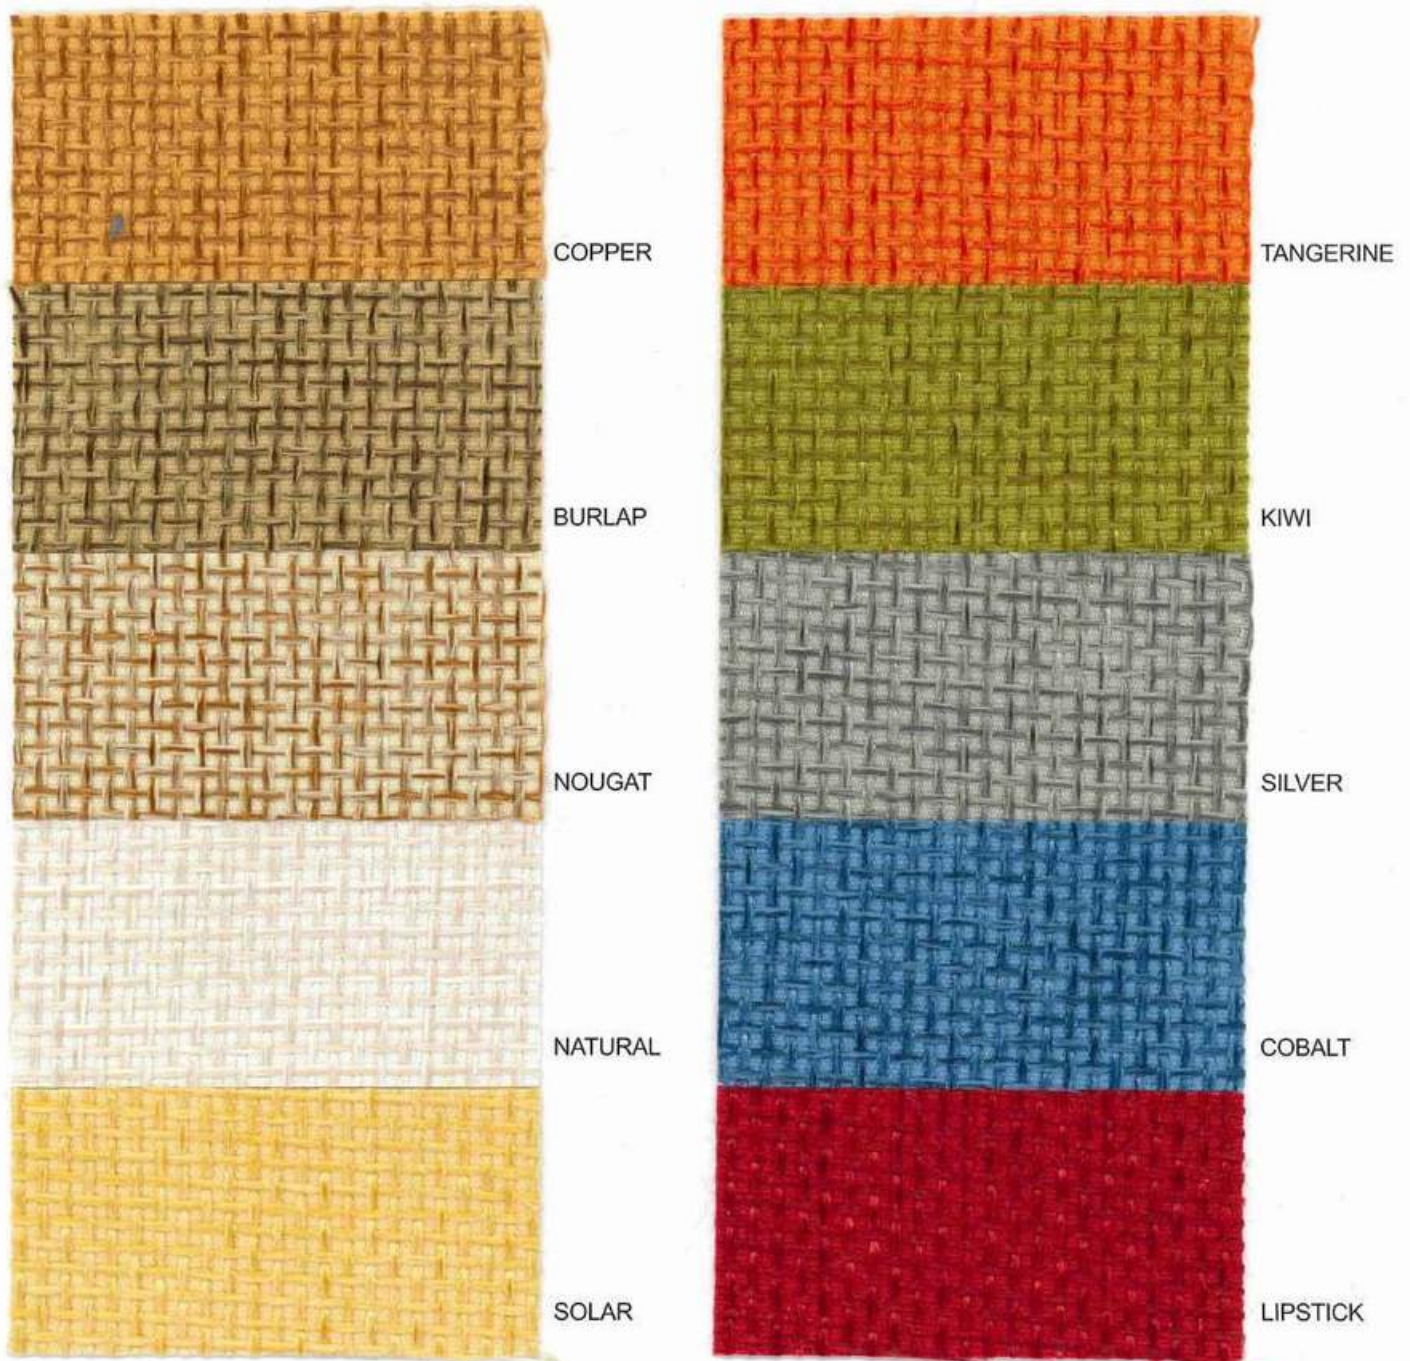

100% Polyester
Machine wash warm, delicate • Low heat dry