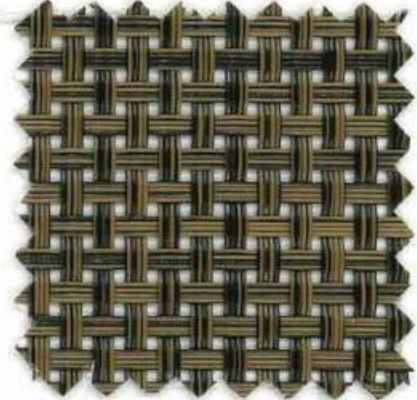

BRASS

OYSTER

SEASHELL

PECAN

GUNMETAL

VANILLA

In Stock 12"W x 16"L
Minimum Order 1 Dozen

Custom sizes in the
above colors available,
minimum order 10 dozen.