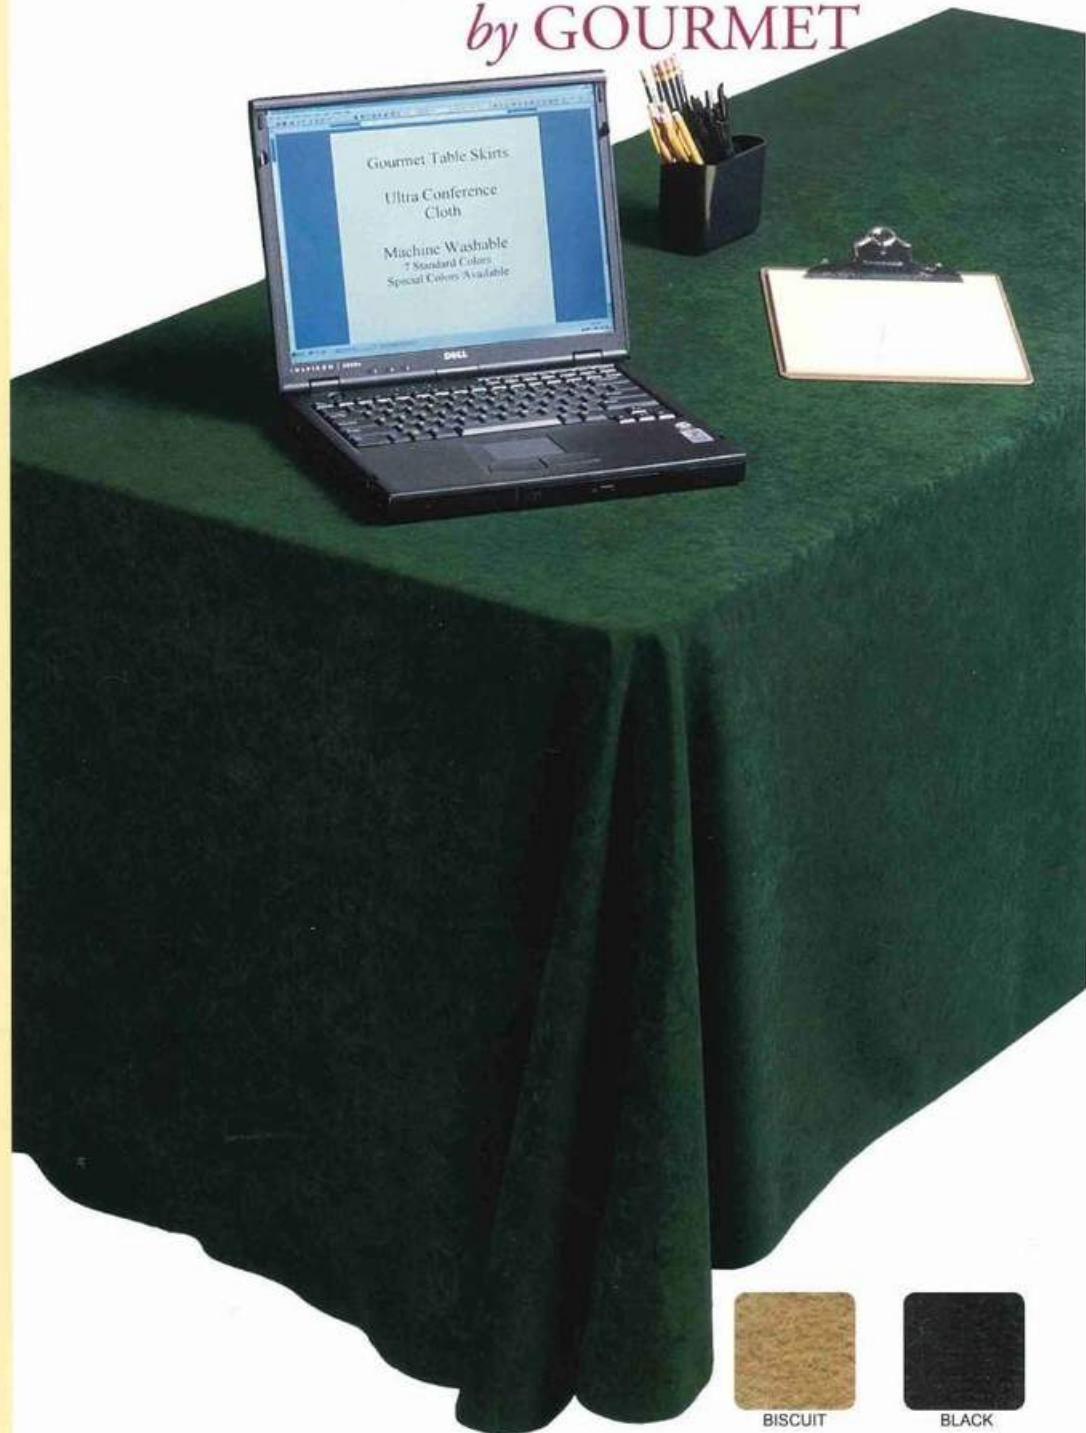

Multitude
of colors
available to
complements
executive settings

Machine
wash & dry
100% Polyester

Rounded
corners offers
a neat appearance

Custom size
are available

BISCUIT

BLACK

BROWN

BURGUNDY