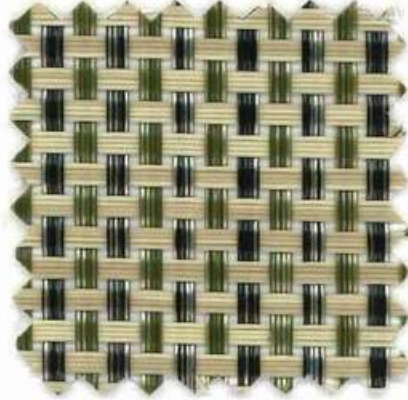

9415 W. Bellfort Ave
Houston, Texas 77031

GOURMET
T A B L E • S K I R T S

713-666-0602
800-527-0440

Gourmet
Line

GOURMATS

V11.13

SEASHELL

In Stock 12"W x 16"L
Minimum Order 1 Dozen

Custom sizes in the
above colors available,
minimum order 10 dozen.

Easy Care, Wipeable Placemats