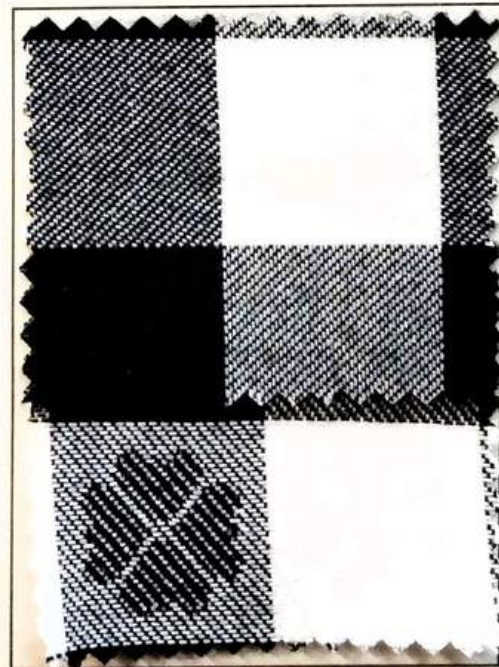

Milliken®

Checkpoint™

Table Linen

6004 Black