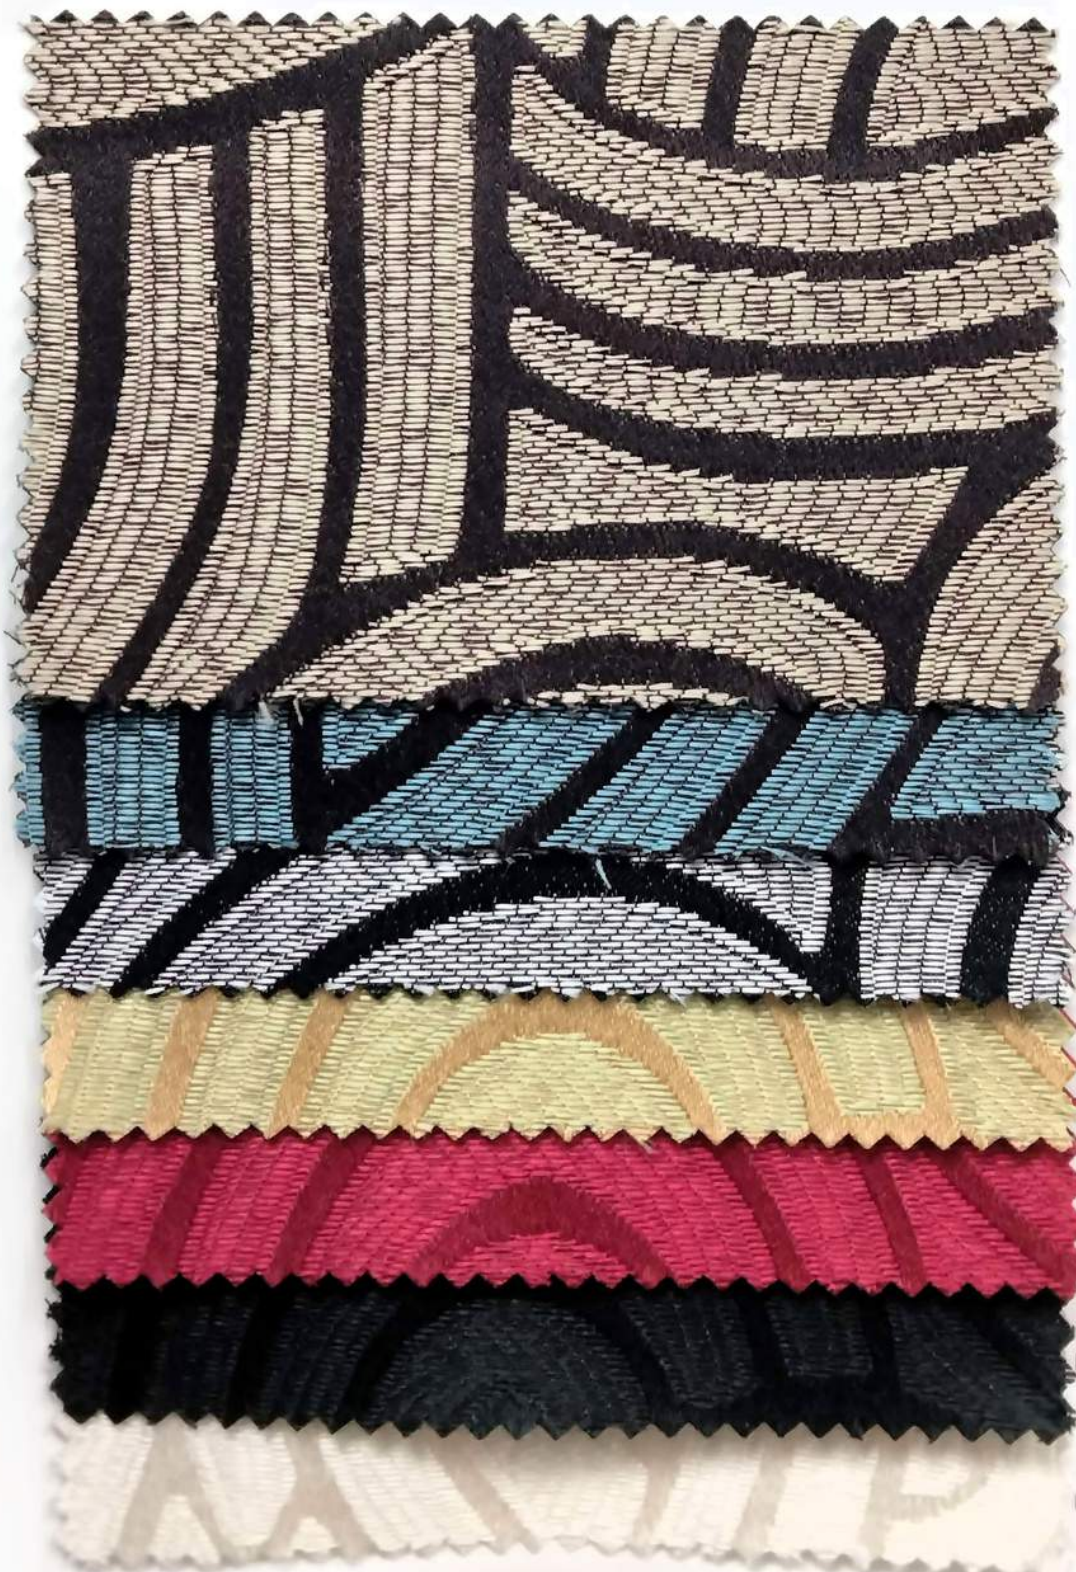

BROWN / GOLD

CHOCOLATE / SPA

BLACK / WHITE

LEAF / GREEN

RED / RED

BLACK / BLACK

IVORY / IVORY

Dye Lots May Vary