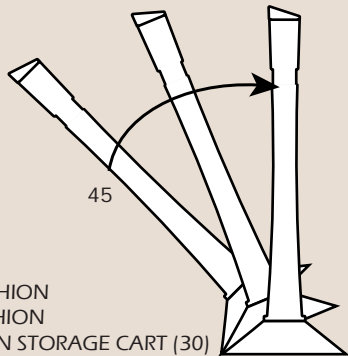

# "ULTRA" STANCHION & CART

SAFETY FIRST

ARE YOU TIRED OF.....

TARNISH & RUST

DANGEROUS CARTS

KEYHOLE "TWIST LOCK" ASSEMBLY ALLOWS FOR EASY TRANSPORT & STORAGE

HIGH CAPACITY ALUMINUM CART & 30 STANCHIONS

"ANTI-TIP" FEATURE REDUCES PROPERTY DAMAGE AND CHILD INJURY LIABILITY