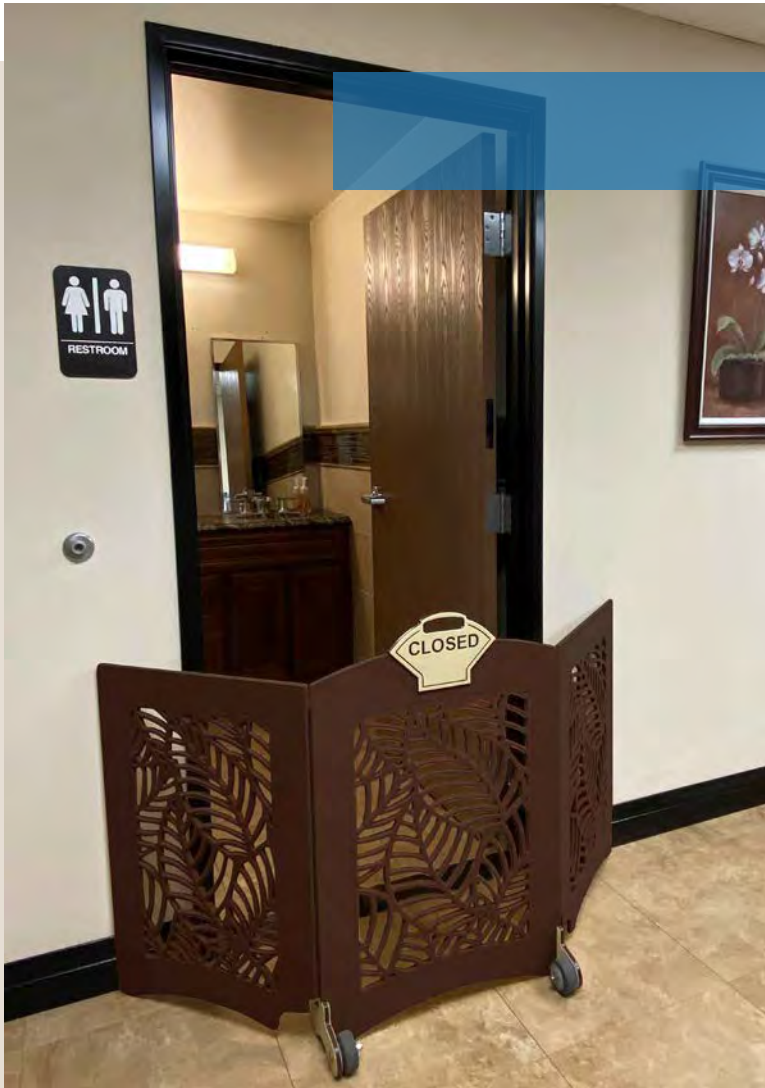

DISTINCTIVE SUSTAINABLE OUTDOOR FURNITURE

PANEL BARRIER

UPSCALE ESSENTIALS

SUSTAINABLE MARINE GRADE POLYMER CONSTRUCTION

CLEANS EASILY WITH SOAP & WATER

SLIM PROFILE FOR STORABILITY

LIGHTWEIGHT FOR PORTABILITY

SOLDURA
"QUALITY MATTERS"