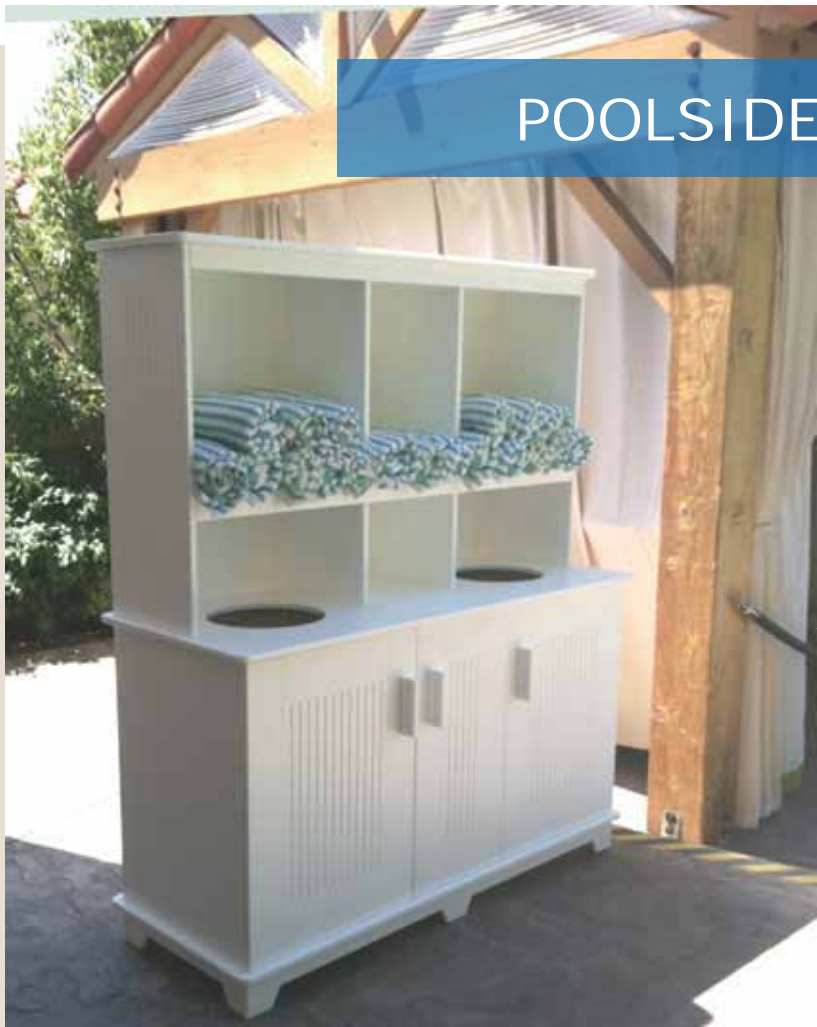

CUSTOM BARN DOOR TV CABINET

DISTINCTIVE SUSTAINABLE OUTDOOR FURNITURE

POOLSIDE TOWEL CABINETS