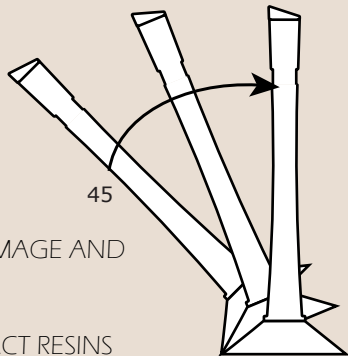

ARE YOU TIRED OF....

TARNISH & RUST

DANGEROUS CARTS

KEYHOLE "TWIST LOCK" ASSEMBLY
ALLOWS FOR EASY TRANSPORT &
STORAGE

"ANTI-TIP" FEATURE
REDUCES PROPERTY DAMAGE AND
CHILD INJURY LIABILITY

MADE FROM HIGH IMPACT RESINS