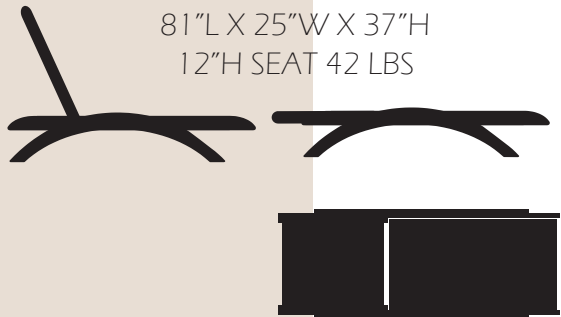

DISTINCTIVE SUSTAINABLE OUTDOOR FURNITURE

OASIS STACKABLE CHAISE

MADE FROM OUR MARINE GRADE POLYMER

SHOWN WITH PHIFERTEX SLING MESH FABRICS
(ALSO AVAILABLE WITH SLATS)

NEEDS LITTLE OR NO MAINTENANCE
SOAP & WATER CLEAN UP

AVAILABLE IN WHITE, MOCHA, SAND & BLACK FRAMES