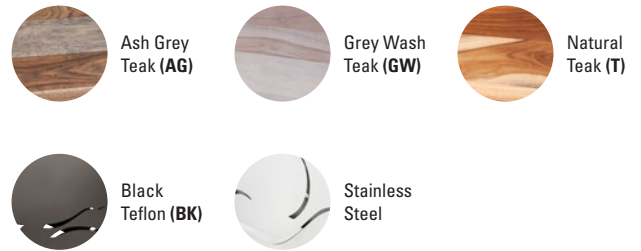

sophistication for any setting

The Fusion Buffet System is a unique and versatile solution for your foodservice presentation. With multi-sized risers, juicers, and baskets, you can mix and match your display with the numerous wood & metal finishes available. Designed from reclaimed wood, the teak products are environmentally friendly and cost effective, while its natural properties make it resistant to heat, light and moisture. Resin, tempered glass or teak wood tiles can also be used to add new heights, while the 14" risers can be outfitted with universal inserts that make cooking and heating easier.

finish options available

multi-functional action station

All 14" Fusion risers can be outfitted with induction, grill tops, fusion bowls, teak, glass or resin tiles.

induction range

DWFB147WDAG Square Riser L W 14" H 7"
DWELIN300B Induction Warmer 300 Watt
DWELIN1800B Induction Range 1800 Watt
DWFB14ADAP SS Fusion Induction Adapter Ring
DWFB14ADAPBK Black Fusion Induction Adapter Ring
(Adapter Ring required with Induction Ranges)

grill

DWFB147WDT
Square Riser L W 14" H 7"
DWFB14GRILL
Square Grill L W 14"

fusion bowls

DWFB147WDGW
Square Riser L W 14" H 7"
DWFB CAB16DW
Divided Square L W 16" 2" Deep

teak, glass & resin tiles

DWFB147WDGW
Square Riser L W 14" H 7"
DWFBGL14F
L W 14" Square