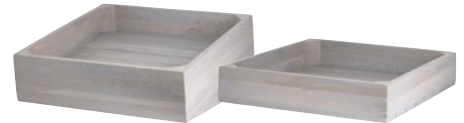

DWFBWDBASK1SGW
Square Bread Basket Angled L W 14"
DWFBWDBASK2SGW
Square Flat Basket L W 14"

Universal stand fits 3 size containers