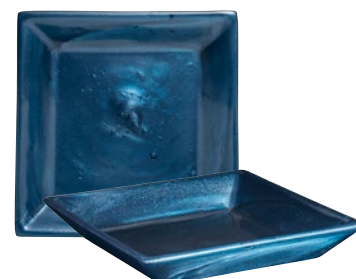

Square Platter
7770ER216 L 17" W 17" H 1 5/8"
7770ER211 L 13 7/8" W 13 7/8" H 1 1/2"
7770ER210 L 10 7/8" W 10 7/8" H 1 3/8"
7770ER209 L 8 7/8" W 8 7/8" H 1 1/2"