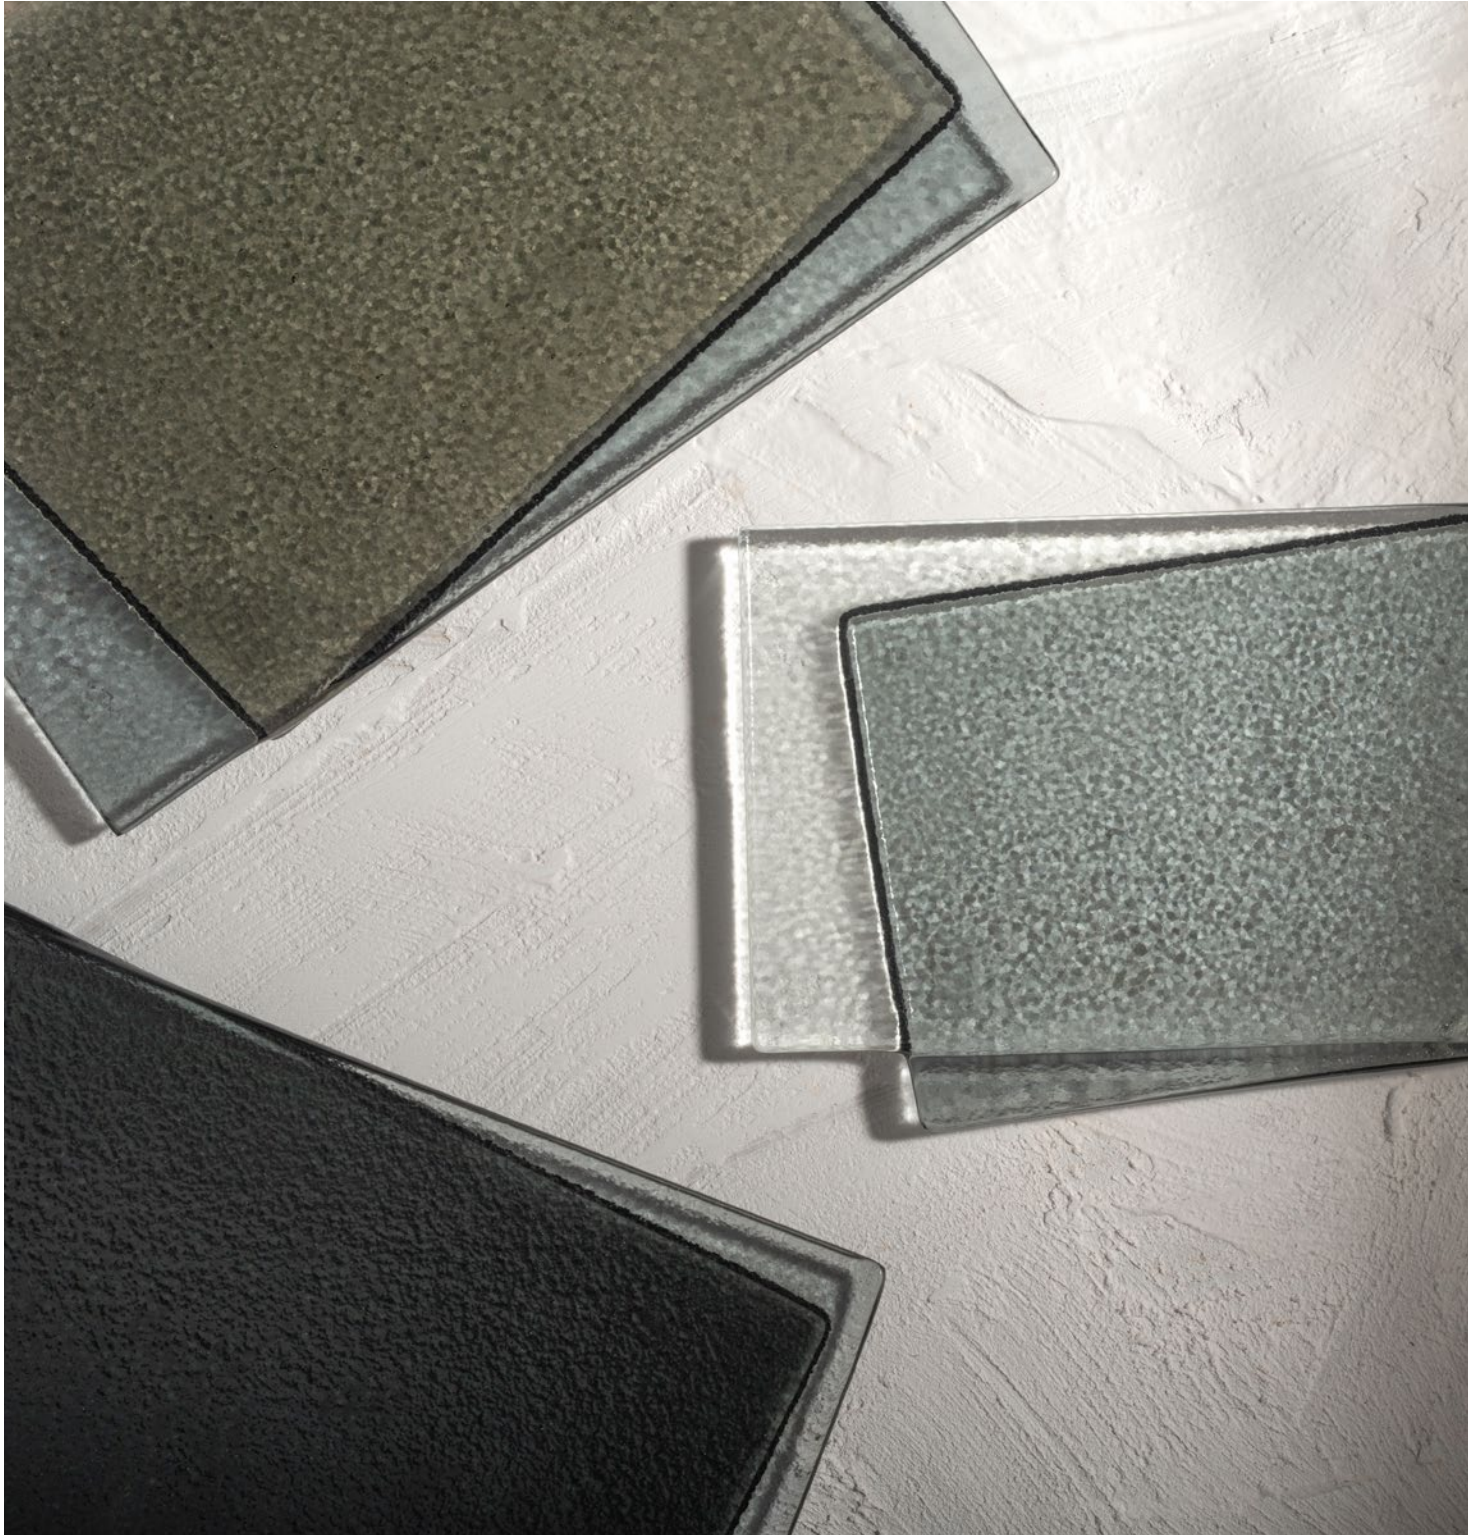

Round Bowl
7186TM516
L 5" H 1 7/8"
(9 1/2 oz)

Round Dish
7186TM511
D 2 7/8" H 1 1/4"
(2 oz)

Catherine Hurand ◦ Glass

Available Summer 2024

Shadows ☆☆☆☆ **NEW**

Where shadows meet, magic begins

This sleek and minimal collection invites us into a world of graphic elegance. Transparency and opacity merge in this innovative design, where glasswork plays with light, ensuring each piece is uniquely captivating. Shadows by Catherine Hurand is inspired by black & white film aesthetics, sepia tones, shades of gray, and transparency that provokes a fresh perspective on light, taste, and color. With a clean and clear surface after each wash, Shadows provides chefs with a groundbreaking platform for creativity and presentation.