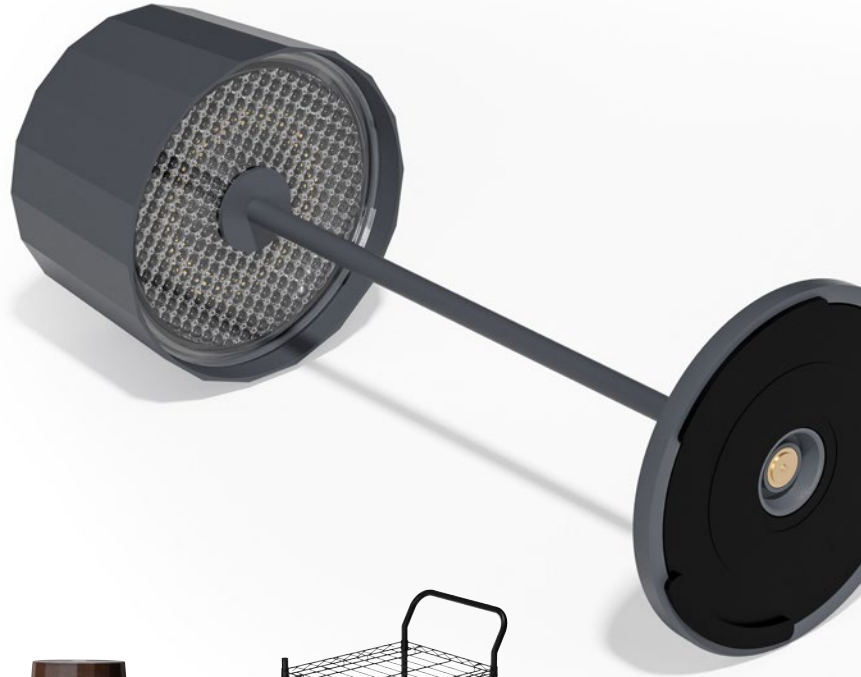

Octa Dark Gray
Rechargeable Lamp
LMPOCTGRY300
LW 4 3/8" H 11 1/4"