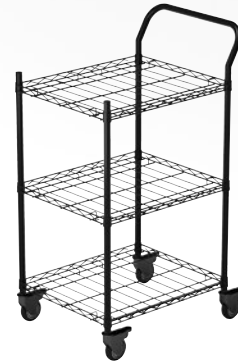

Charging Trolley
Holds 6 Charging Platforms
LMPTROLLEY

Replacement Magnetic USB Charging Cable
LMPMAGUSB

Available Summer 2024

Available Summer 2024

15-Lamp Micro Contact
Charging Tower Platform **NEW**
LMPTOWERMICRO
Available Summer 2024

Custom powder coating available

All colors are special order with a minimum quantity of 300 pieces per finish. Please allow 12-15 weeks lead time. Contact your customer service rep for more information.