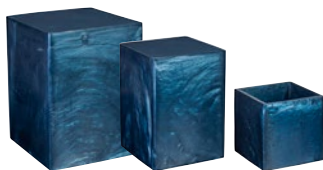

Riser Square
7770ER221 L 9" W 9" H 12"
7770ER218 L 7" W 7" H 10"
7770ER220 L 6" W 6" H 6"