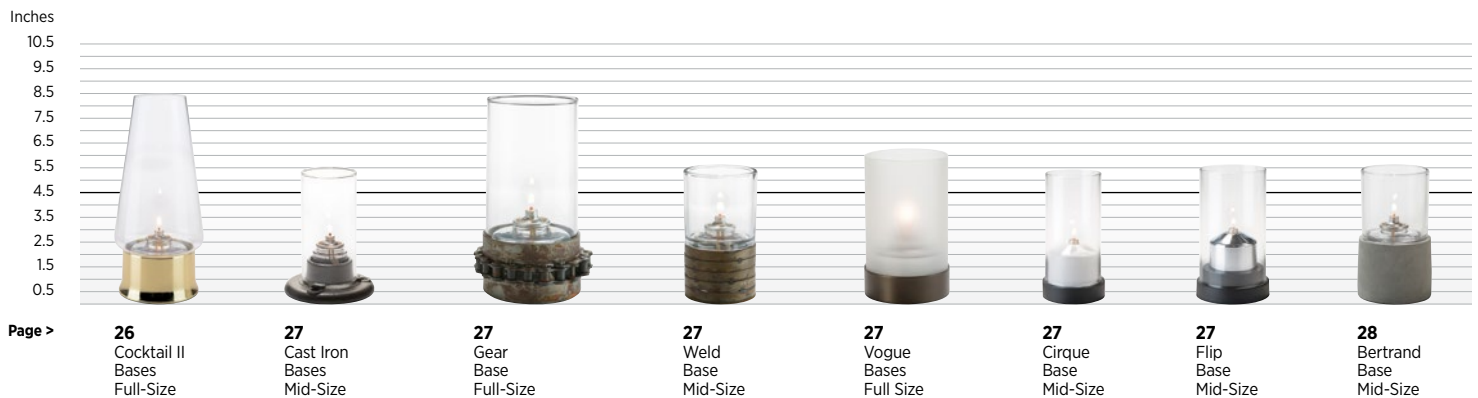

GHBLUE*
Burn Time:
2.5 hours
Case: 72

*Methanol Gel prohibited in PA

Lamp Sizes & Page Reference

Hollowick Lamp Sizes & Page Reference

Lampa

Enhance the ambiance in any dining setting with Lampa, a collection of stylish lamps designed in Europe, featuring intuitive functionality with timeless aesthetics. With long-lasting, dimmable LED's, Lampa creates a welcoming environment in both hotels and restaurants. Simply elegant, Lampa's table lamps are designed at the perfect height to provide a sufficient amount of light for menu illumination, yet unobtrusive for table conversation.