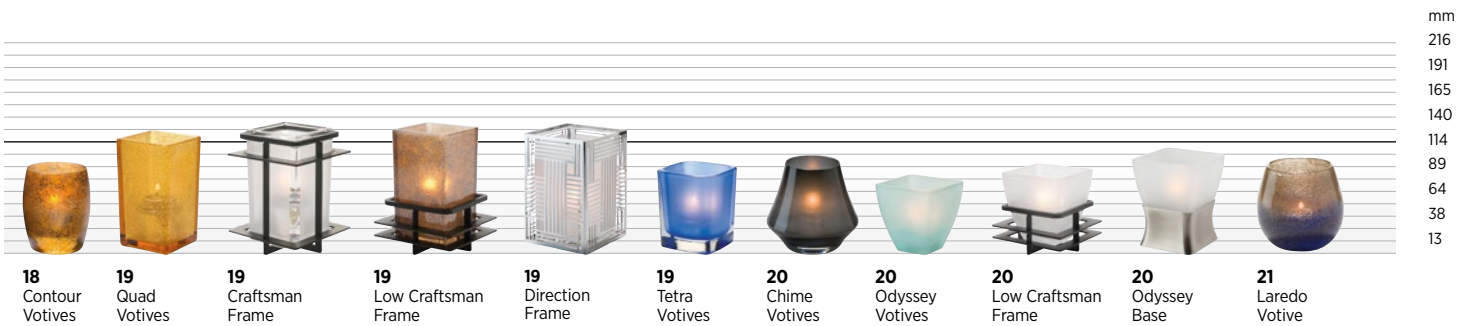

GHBLUE*
Burn Time:
2.5 hours
Case: 72

*Methanol Gel prohibited in PA

Lamp Sizes & Page Reference

Hollowick Lamp Sizes & Page Reference

Lampa

Enhance the ambiance in any dining setting with Lampa, a collection of stylish lamps designed in Europe, featuring intuitive functionality with timeless aesthetics. With long-lasting, dimmable LED's, Lampa creates a welcoming environment in both hotels and restaurants. Simply elegant, Lampa's table lamps are designed at the perfect height to provide a sufficient amount of light for menu illumination, yet unobtrusive for table conversation.