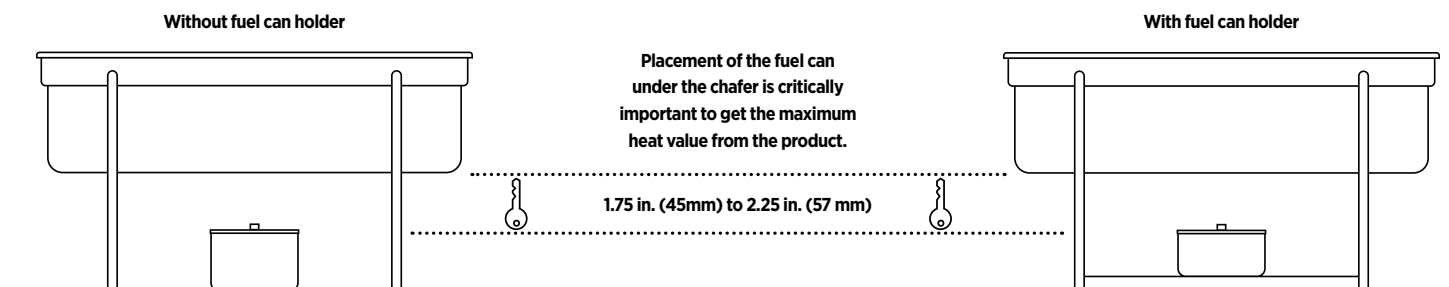

Easy Heat®

Maximum heat performance

The proper placement of any chafing fuel source is critically important to have maximum heat performance. With Hollowick Easy Heat® Chafing Fuels, the wick is adjustable to accommodate different temperature levels and the can stays cool for easy handling. Simply adjust the wick to change the heat output between standard, low and high, then place on the fuel holder or table beneath to properly heat the chafing dish.