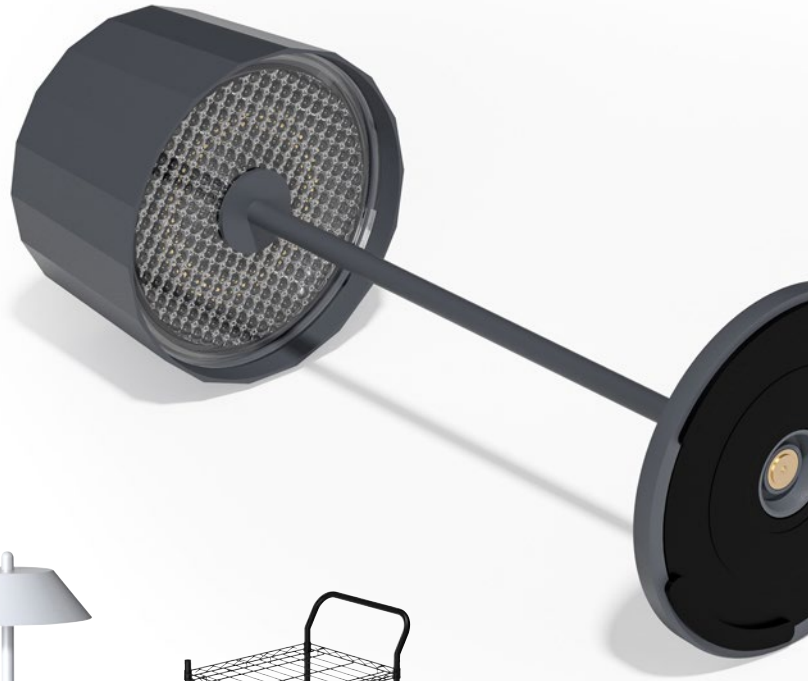

Touch Button on Octa Lamp

Push Button/Dial Control on Pirlo Lamp

Waterproof IP65

Magnetic USB Charging Cable Included with Each Lamp

9+ Hours at 100% Intensity

2200K/3000K Color Temp Switchable

Octa Dark Gray Rechargeable Lamp
LMPOCTGRY300
L 11 1/4" W 4 3/8" H 11 1/4"