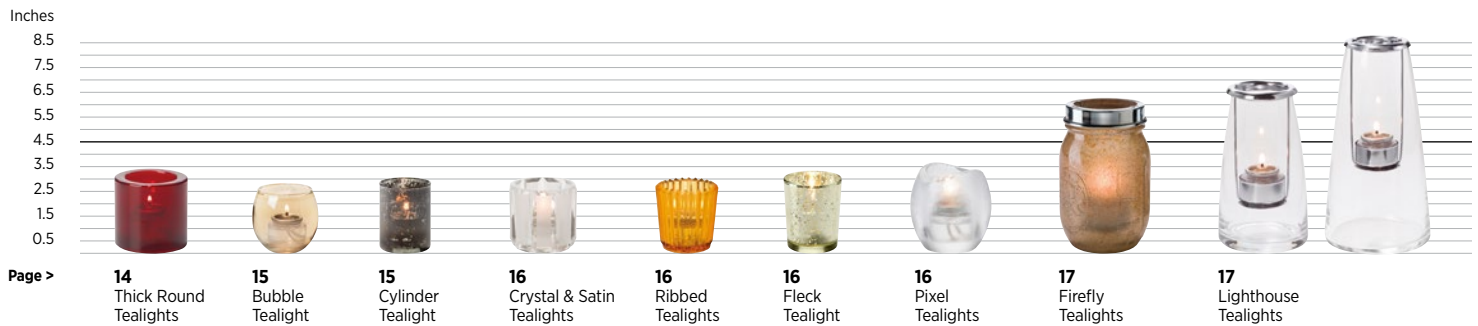

GHBLUE*
Burn Time:
2.5 hours
Case: 72

*Methanol Gel prohibited in PA

Lamp Sizes & Page Reference

Hollowick Lamp Sizes & Page Reference

Lampa

Enhance the ambiance in any dining setting with Lampa, a collection of stylish lamps designed in Europe, featuring intuitive functionality with timeless aesthetics. With long-lasting, dimmable LED's, Lampa creates a welcoming environment in both hotels and restaurants. Simply elegant, Lampa's table lamps are designed at the perfect height to provide a sufficient amount of light for menu illumination, yet unobtrusive for table conversation.