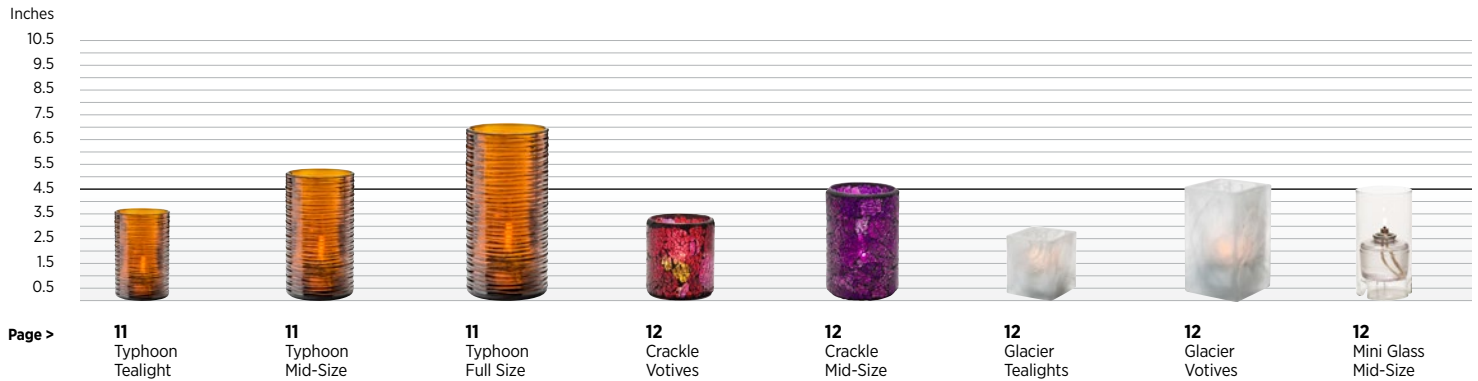

GHBLUE*
Burn Time:
2.5 hours
Case: 72

*Methanol Gel prohibited in PA

Lamp Sizes & Page Reference

Hollowick Lamp Sizes & Page Reference

Lampa

Enhance the ambiance in any dining setting with Lampa, a collection of stylish lamps designed in Europe, featuring intuitive functionality with timeless aesthetics. With long-lasting, dimmable LED's, Lampa creates a welcoming environment in both hotels and restaurants. Simply elegant, Lampa's table lamps are designed at the perfect height to provide a sufficient amount of light for menu illumination, yet unobtrusive for table conversation.