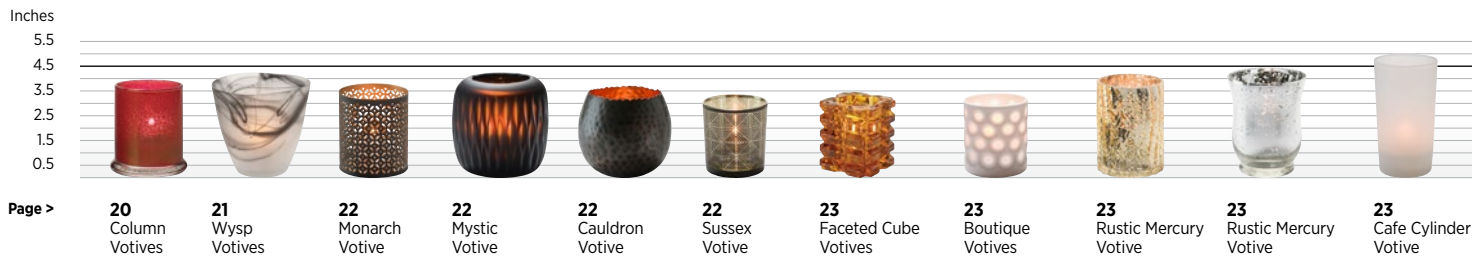

GHBLUE*
Burn Time:
2.5 hours
Case: 72

*Methanol Gel prohibited in PA

Lamp Sizes & Page Reference

Hollowick Lamp Sizes & Page Reference

Lampa

Enhance the ambiance in any dining setting with Lampa, a collection of stylish lamps designed in Europe, featuring intuitive functionality with timeless aesthetics. With long-lasting, dimmable LED's, Lampa creates a welcoming environment in both hotels and restaurants. Simply elegant, Lampa's table lamps are designed at the perfect height to provide a sufficient amount of light for menu illumination, yet unobtrusive for table conversation.