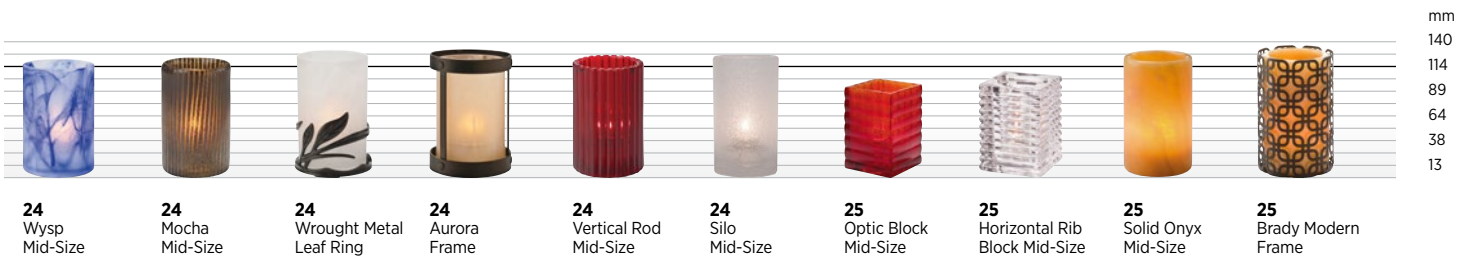

GHBLUE*
Burn Time:
2.5 hours
Case: 72

*Methanol Gel prohibited in PA

Lamp Sizes & Page Reference

Hollowick Lamp Sizes & Page Reference

Lampa

Enhance the ambiance in any dining setting with Lampa, a collection of stylish lamps designed in Europe, featuring intuitive functionality with timeless aesthetics. With long-lasting, dimmable LED's, Lampa creates a welcoming environment in both hotels and restaurants. Simply elegant, Lampa's table lamps are designed at the perfect height to provide a sufficient amount of light for menu illumination, yet unobtrusive for table conversation.