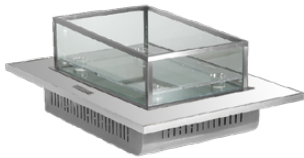

**THE
HUB** CHOOSE
YOUR
FUNCTION

RAISED ICE BIN
#ST5930BIB