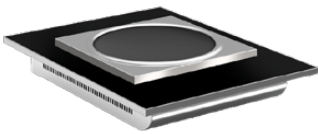

INDUCTION WOK
#ST5983HP