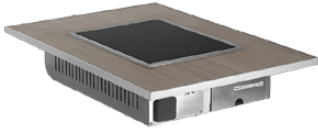

SQUARE INDUCTION
#ST5915IND