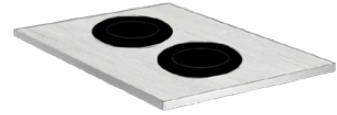

BUTCHER BLOCK
#ST5933

SQUARE INDUCTION
#ST5915IND

SQUARE INDUCTION
#ST5917BIND

SQUARE INDUCTION
#ST5967WIND

SINGLE ROUND INDUCTION
#ST59801INDG

SINGLE ROUND INDUCTION
#ST59801INDB

SINGLE ROUND INDUCTION
#ST59801WIND

DOUBLE ROUND INDUCTION
#ST59802INDG

DOUBLE ROUND INDUCTION
#ST59802INDB

DOUBLE ROUND INDUCTION
#ST59802WIND

OMELETTE STATION
#ST5938OTG

OMELETTE STATION
#ST5938OTB

OMELETTE STATION
#ST5938OW

**REVERSIBLE GREY GRAINED /
BLACK TILE**
#ST5935WPT