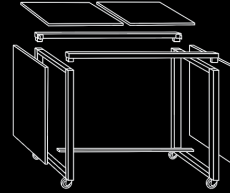

THE STRETCH BUFFET
FROM 1 TILE, UP TO 3 TILES

DESIGNED WITH THE EASTERN CONCEPT OF:

NO HARDWARE REQUIRED FOR ASSEMBLY OR DISMANTLING | COMPACT STORAGE SOLUTIONS

1 TILE

2 TILES

3 TILES

Stainless Steel Collapsible Frame
with 3 **Black** Removable Panels

TOP TILES SOLD SEPARATELY

#Z2031BK

Stainless Steel Collapsible Frame
with 3 **Perforated Stainless Steel**
Removable Panels

TOP TILES SOLD SEPARATELY

#Z2035STS

Stainless Steel Collapsible Frame
with 3 **Acrylic** Removable Panels