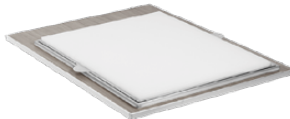

CORIAN CARVING BOARD
#ST5920CB

(With gravy lane and Underliner)