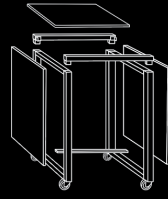

THE STRETCH BUFFET
FROM 1 TILE, UP TO 3 TILES

DESIGNED WITH THE EASTERN CONCEPT OF:

NO HARDWARE REQUIRED FOR ASSEMBLY OR DISMANTLING | COMPACT STORAGE SOLUTIONS

1 TILE

2 TILES

3 TILES

Stainless Steel Collapsible Frame
with 3 **Black** Removable Panels

TOP TILES SOLD SEPARATELY

#Z2031BK

Stainless Steel Collapsible Frame
with 3 **Perforated Stainless Steel**
Removable Panels

TOP TILES SOLD SEPARATELY

#Z2035STS

Stainless Steel Collapsible Frame
with 3 **Acrylic** Removable Panels