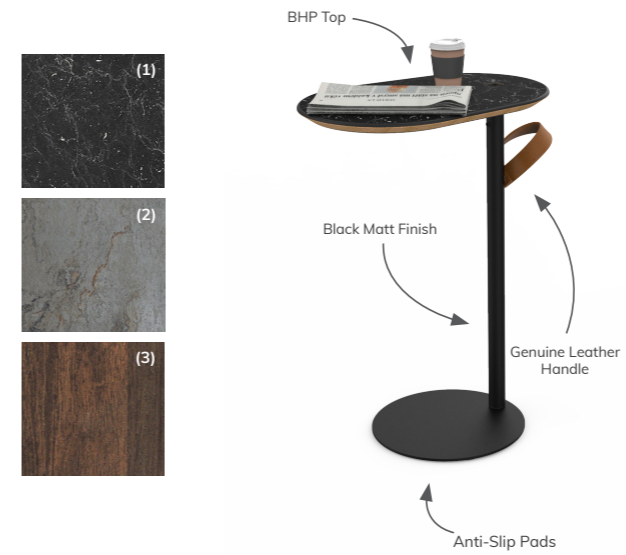

2022/2023

Grobit

SIDE TABLES

mogogo

FEATURES AND MATERIALS.

The unique design includes a genuine leather handle for effortless carrying, and the thin metal base easily slides under chairs. The beautiful and durable BHP top come in a variety of finishes - (1) Nero Marquina Marble, (2) Grey Slate, (3) Bengali Mango Wood.

ABOUT GRABIT COLLECTION

The Grabit collection introduces portable side tables for hospitality. These tables fit the Grab & Go serving style, designed to carry around and suitable for a variety of uses in many settings and scenarios.

L45cm W33cm H65cm
L17.7" W13" H25.5"

- GRABIT TABLE | BENGALI MANGO WOOD..... MGCGRB01WPXX
- GRABIT TABLE | NERO MARQUINA MARBLE TOP..... MGCGRB01MPXX
- GRABIT TABLE | GREY SLATE TOP..... MGCGRB01GPXX

FLAT SHIPPING AND EASY ASSEMBLY