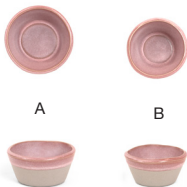

DINNERWARE - REACTIVE GLAZE, COLORED BODY PORCELAIN

MEZZE™

guava

Mezze™ Guava offers endless possibilities for creative tablescapes. Its blush palette radiates warmth, while infusing energy and personality into any dining setting.

HIGH-TEMPERATURE COLORED PORCELAIN | LIFETIME PLUS WARRANTY | ARTISANAL DESIGN

A B C D

- A 11" Round Mezze™ Plate - Guava** pack 4 **DDP098PIP21** PC
11 dia x .5 in | 28.2 dia x 1.5 cm
- B 9" Round Mezze™ Plate - Guava** pack 6 **DSP048PIP22**
9 dia x .5 in | 23.1 dia x 1.5 cm
- C 7.5" Round Mezze™ Plate - Guava** pack 12 **DAP093PIP23**
7.5 dia x .5 in | 19.3 dia x 1.5 cm
- D 6" Round Mezze™ Plate - Guava** pack 12 **DBB042PIP23**
6 dia x .5 in | 15.5 dia x 1.3 cm

9.25" Round Mezze™ Bowl - 36 oz - Guava
9.25 dia x 1.5 in
23.5 dia x 4 cm, 1.1 L
pack 4
DBO199PIP21

PC

A B C

- A 8.75" Round Mezze™ Bowl - 48 oz - Guava** pack 4 **DBO198PIP21**
8.75 dia x 2.25 in | 22.2 dia x 5.7 cm, 1.4 L
- B 7" Round Mezze™ Bowl - 26 oz - Guava** pack 6 **DBO197PIP22**
7 dia x 2.25 in | 17.5 dia x 5.8 cm, 770 ml
- C 5.5" Round Mezze™ Bowl - 16 oz - Guava** pack 12 **DBO196PIP23**
5.5 dia x 2.25 in | 14.2 dia x 5.4 cm, 475 ml

A B

- A 3 oz Round Mezze™ Ramekin - Guava** pack 12 **DSD080PIP23**
3.25 dia x 1.5 in | 8 dia x 3.9 cm, 90 ml
- B 2 oz Round Mezze™ Ramekin - Guava** pack 12 **DSD079PIP23**
2.75 dia x 1.5 in | 7 dia x 3.5 cm, 60 ml