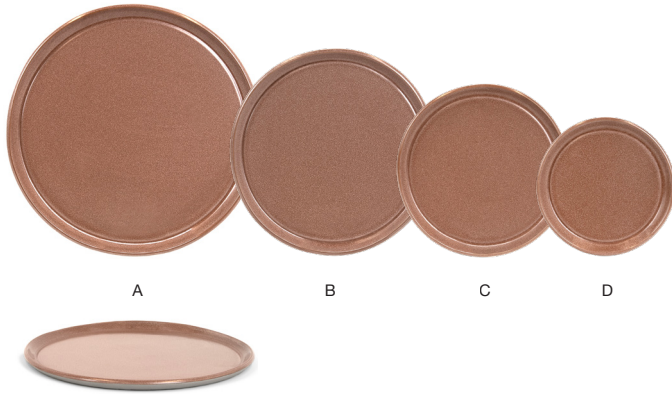

NEW *collection*

mezze™

by **FOH**

FOH
WORLDWIDE

room360

FOH
FRONT OF THE HOUSE

DINNERWARE - REACTIVE GLAZE, COLORED BODY PORCELAIN

MEZZE™ *cinnamon*

Mezze™ Cinnamon packs a punch with its earthy reactive glaze and softly tapered shapes. Each piece is hand-crafted to offer one-of-a-kind appeal and rustic warmth.

HIGH-TEMPERATURE COLORED PORCELAIN | LIFETIME PLUS WARRANTY | ARTISANAL DESIGN

- A 11" Round Mezze™ Plate - Cinnamon** pack 4 **DDP098BRP21** PC
11 dia x .5 in | 28.2 dia x 1.5 cm
- B 9" Round Mezze™ Plate - Cinnamon** pack 6 **DSP048BRP22**
9 dia x .5 in | 23.1 dia x 1.5 cm
- C 7.5" Round Mezze™ Plate - Cinnamon** pack 12 **DAP093BRP23**
7.5 dia x .5 in | 19.3 dia x 1.5 cm
- D 6" Round Mezze™ Plate - Cinnamon** pack 12 **DBB042BRP23**
6 dia x .5 in | 15.5 dia x 1.3 cm