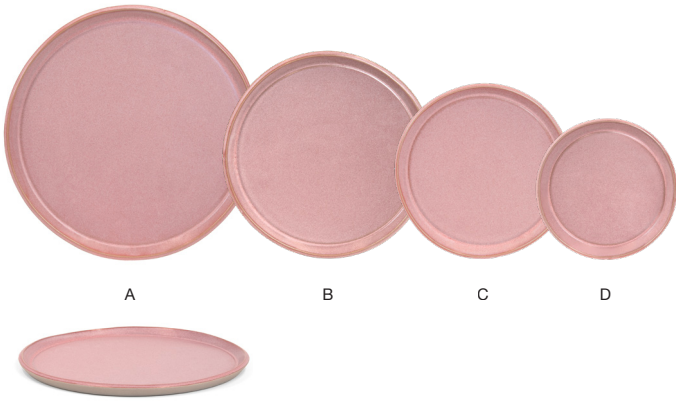

- A 12 oz Mezze™ Cup - Cinnamon** pack 12 **DMU029BRP23**
5 x 4 x 3.25 in | 12.8 x 10 x 8.1 cm, 360 ml
- B 6" Round Mezze™ Saucer - Cinnamon** pack 12 **DMU030BRP23**
6 dia x .5 in | 15.5 dia x 1.3 cm
- C 3 oz Mezze™ Cup - Cinnamon** pack 12 **DCS076BRP23**
3.5 x 2.5 x 2 in | 8.6 x 6.5 x 5.2 cm, 90 ml
- D 4.5" Round Mezze™ Saucer - Cinnamon** pack 12 **DCS077BRP23**
4.5 dia x .5 in | 11.2 dia x 1.2 cm

DINNERWARE - REACTIVE GLAZE, COLORED BODY PORCELAIN

MEZZE™

guava

Mezze™ Guava offers endless possibilities for creative tablescapes. Its blush palette radiates warmth, while infusing energy and personality into any dining setting.

HIGH-TEMPERATURE COLORED PORCELAIN | LIFETIME PLUS WARRANTY | ARTISANAL DESIGN

A B C D

- A 11" Round Mezze™ Plate - Guava** pack 4 **DDP098PIP21** PC
11 dia x .5 in | 28.2 dia x 1.5 cm
- B 9" Round Mezze™ Plate - Guava** pack 6 **DSP048PIP22**
9 dia x .5 in | 23.1 dia x 1.5 cm
- C 7.5" Round Mezze™ Plate - Guava** pack 12 **DAP093PIP23**
7.5 dia x .5 in | 19.3 dia x 1.5 cm
- D 6" Round Mezze™ Plate - Guava** pack 12 **DBB042PIP23**
6 dia x .5 in | 15.5 dia x 1.3 cm