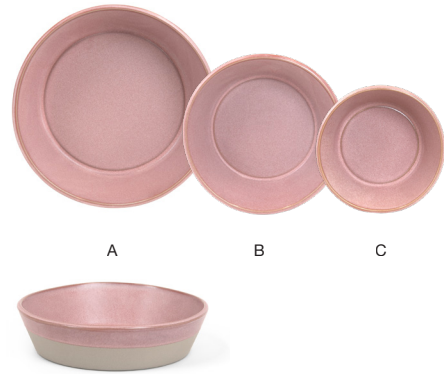

DINNERWARE - REACTIVE GLAZE, COLORED BODY PORCELAIN

MEZZE™

guava

Mezze™ Guava offers endless possibilities for creative tablescapes. Its blush palette radiates warmth, while infusing energy and personality into any dining setting.

HIGH-TEMPERATURE COLORED PORCELAIN | LIFETIME PLUS WARRANTY | ARTISANAL DESIGN

A B C D

- A 11" Round Mezze™ Plate - Guava** pack 4 **DDP098PIP21** PC
11 dia x .5 in | 28.2 dia x 1.5 cm
- B 9" Round Mezze™ Plate - Guava** pack 6 **DSP048PIP22**
9 dia x .5 in | 23.1 dia x 1.5 cm
- C 7.5" Round Mezze™ Plate - Guava** pack 12 **DAP093PIP23**
7.5 dia x .5 in | 19.3 dia x 1.5 cm
- D 6" Round Mezze™ Plate - Guava** pack 12 **DBB042PIP23**
6 dia x .5 in | 15.5 dia x 1.3 cm

9.25" Round Mezze™ Bowl - 36 oz - Guava
9.25 dia x 1.5 in
23.5 dia x 4 cm, 1.1 L
pack 4
DBO199PIP21

PC

A B C

- A 8.75" Round Mezze™ Bowl - 48 oz - Guava** pack 4 **DBO198PIP21**
8.75 dia x 2.25 in | 22.2 dia x 5.7 cm, 1.4 L
- B 7" Round Mezze™ Bowl - 26 oz - Guava** pack 6 **DBO197PIP22**
7 dia x 2.25 in | 17.5 dia x 5.8 cm, 770 ml
- C 5.5" Round Mezze™ Bowl - 16 oz - Guava** pack 12 **DBO196PIP23**
5.5 dia x 2.25 in | 14.2 dia x 5.4 cm, 475 ml

A B

- A 3 oz Round Mezze™ Ramekin - Guava** pack 12 **DSD080PIP23**
3.25 dia x 1.5 in | 8 dia x 3.9 cm, 90 ml
- B 2 oz Round Mezze™ Ramekin - Guava** pack 12 **DSD079PIP23**
2.75 dia x 1.5 in | 7 dia x 3.5 cm, 60 ml