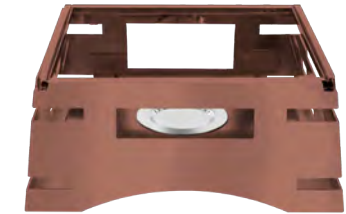

## POLISHED STAINLESS STEEL STANDS

\*All stands are also available in brushed stainless steel.

TAPERED TALL SQUARE STAND  
#32274

Top: 15 1/8" L x 14 1/8" W Bottom: 16 5/8" L x 15 5/8" W  
Height: 10"

TAPERED SHORT SQUARE STAND  
#32273

TAPERED TALL RECTANGLE STAND  
#32275

Top: 22" x 14 1/8" Bottom: 23 7/8" x 16"  
Height: 10" H

TAPERED SHORT RECTANGLE STAND  
#32276

Top: 22" x 14 1/8" Bottom: 23 7/8" x 16"  
Height: 7" H

## XYLO COLOR STANDS

TAPERED TALL SQUARE STAND COPPER  
#32274CP

TAPERED SHORT SQUARE STAND COPPER  
#32273CP

COPPER

TAPERED TALL ROUND STAND BRONZE  
#32278RZ

TAPERED SHORT ROUND STAND BRONZE  
#32279RZ

BRONZE