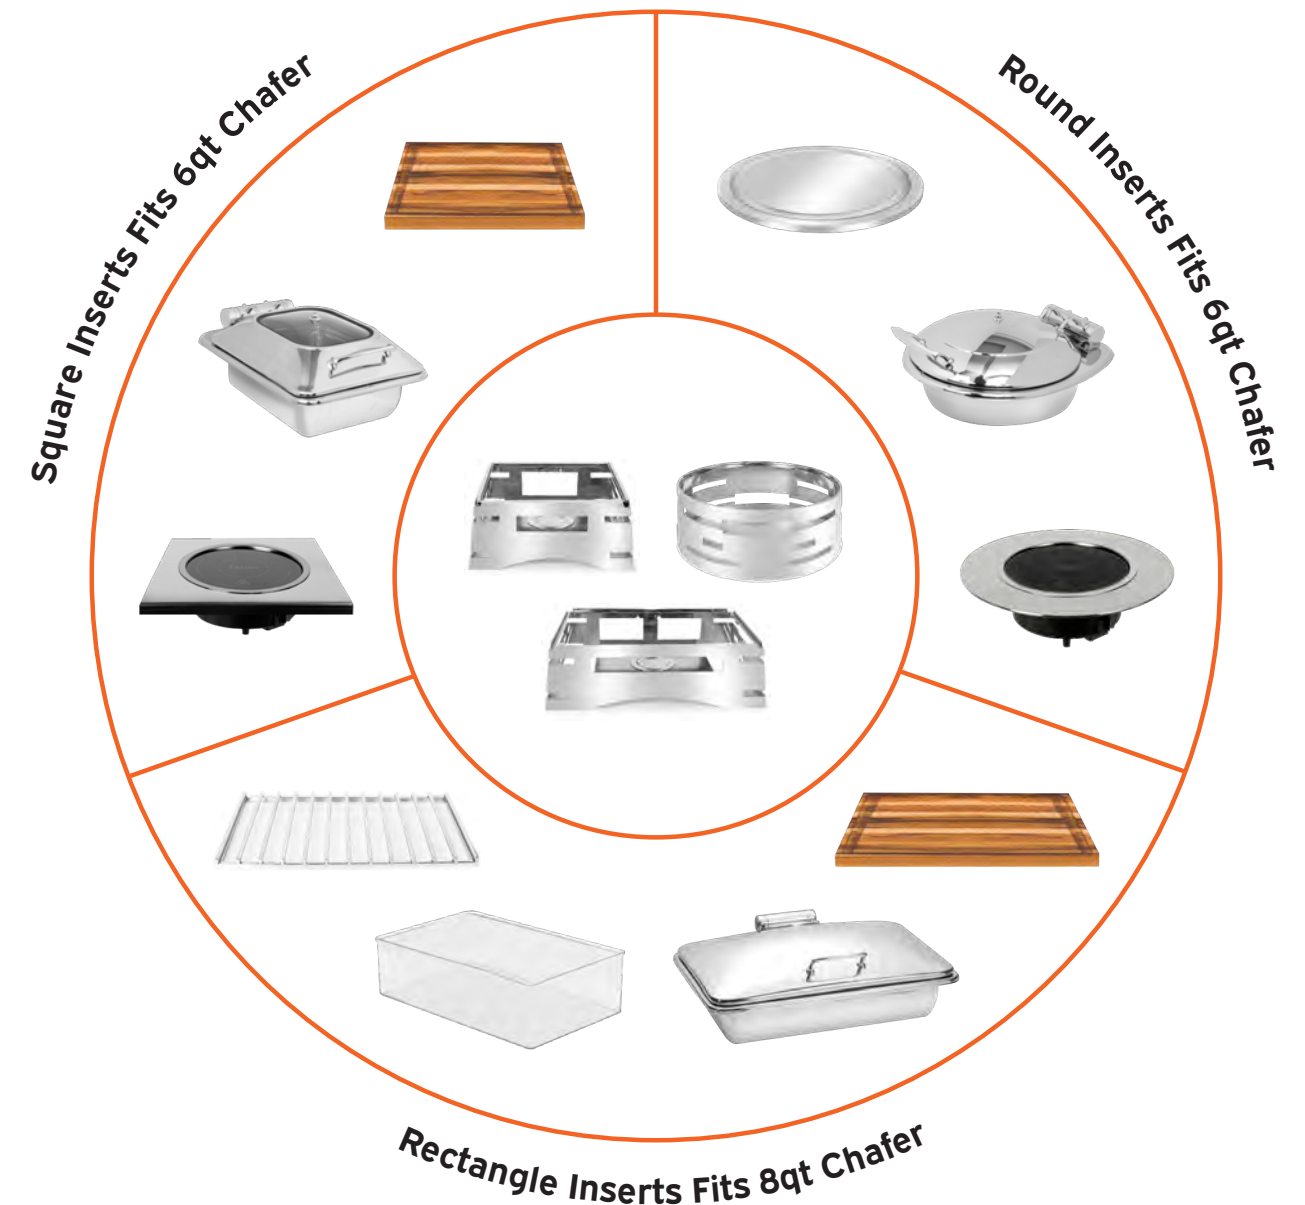

# REVO

COLLECTION

EASTERN  
TABLETOP

## POLISHED STAINLESS STEEL STANDS

\*All stands are also available in brushed stainless steel.

TAPERED TALL SQUARE STAND  
#32274

Top: 15 1/8" L x 14 1/8" W Bottom: 16 5/8" L x 15 5/8" W  
Height: 10"

TAPERED SHORT SQUARE STAND  
#32273