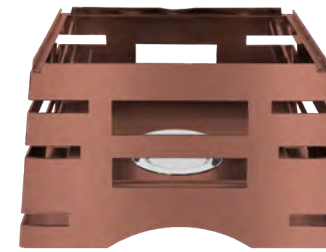

## POLISHED STAINLESS STEEL STANDS

\*All stands are also available in brushed stainless steel.

TAPERED TALL SQUARE STAND  
#32274

Top: 15 1/8" L x 14 1/8" W Bottom: 16 5/8" L x 15 5/8" W  
Height: 10"

TAPERED SHORT SQUARE STAND  
#32273

Top: 15 1/8" x 14 1/8" Bottom: 16 5/8" x 15 5/8"  
Height: 7" H

TAPERED TALL ROUND STAND  
#32278

Top: 16 3/4" D Bottom: 18 3/4" D  
Height: 10" H

TAPERED SHORT ROUND STAND  
#32279

Top: 16 3/4" D Bottom: 18 3/4" D  
Height: 7" H

TAPERED TALL RECTANGLE STAND  
#32275

Top: 22" x 14 1/8" Bottom: 23 7/8" x 16"  
Height: 10" H

TAPERED SHORT RECTANGLE STAND  
#32276

Top: 22" x 14 1/8" Bottom: 23 7/8" x 16"  
Height: 7" H

## XYLO COLOR STANDS

TAPERED TALL SQUARE STAND COPPER  
#32274CP

TAPERED SHORT SQUARE STAND COPPER  
#32273CP

COPPER

TAPERED TALL ROUND STAND BRONZE  
#32278RZ

TAPERED SHORT ROUND STAND BRONZE  
#32279RZ

BRONZE